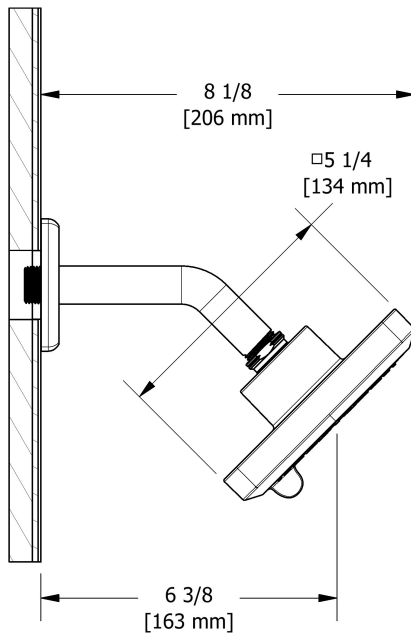

Warranty

This Riobel Inc. product you have purchased carries a Limited Lifetime Warranty on the chrome, PVD finish, blacks and all working parts and is guaranteed from the initial purchase date against all manufacturing defects. All other finishes, including plastic components, are guaranteed for one year. All electric and/or electronic parts are covered by a 5-year limited warranty. The warranty offered on our products will be honored only if the installation is performed by a certified master plumber.

Customer Care

Phone (800) 777 - 9762 | Email: customercare@houseofrohl.com | Website: houseofrohl.com/support/contact-us