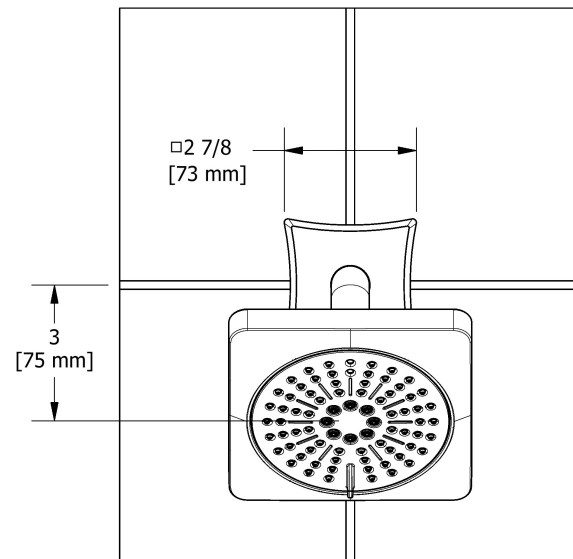

Warranty

This Riobel Inc. product you have purchased carries a Limited Lifetime Warranty on the chrome, PVD finish, blacks and all working parts and is guaranteed from the initial purchase date against all manufacturing defects. All other finishes, including plastic components, are guaranteed for one year. All electric and/or electronic parts are covered by a 5-year limited warranty. The warranty offered on our products will be honored only if the installation is performed by a certified master plumber.

Customer Care

Phone (800) 777 - 9762 | Email: customercare@houseofrohl.com | Website: houseofrohl.com/support/contact-us