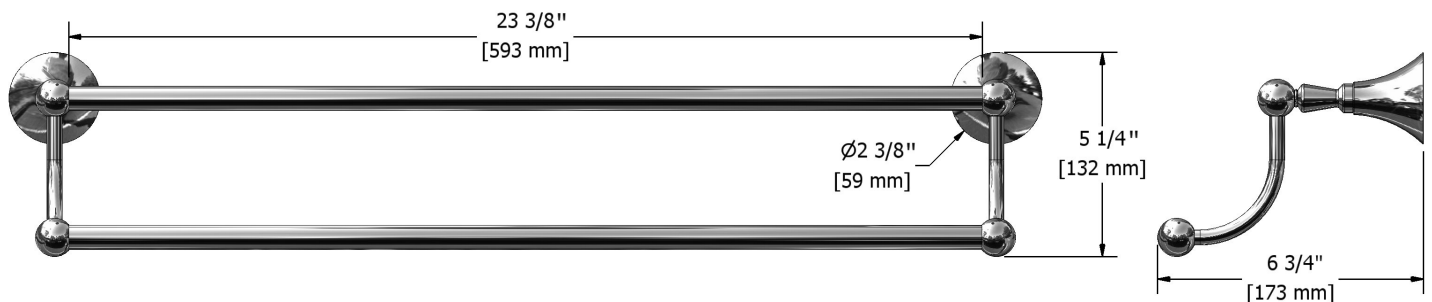

60 cm (24") double towel bar  
**HU6**

## Specifications

### Descriptions

- 4 anchor points
- May be cut to desired length

### Available colors

- C : Chrome
- BN : Brushed Nickel (PVD)
- PN : Polished Nickel (PVD)

Sizes, models and finishes may differ from those presented.