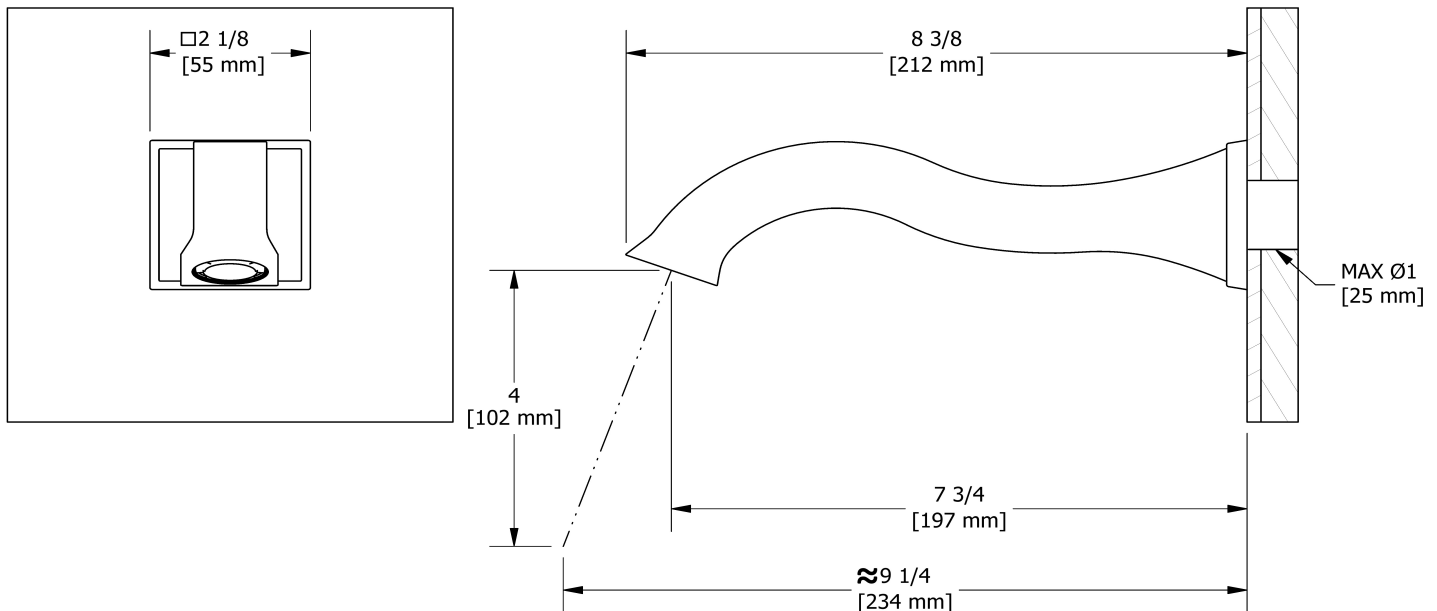

Wall-mount tub spout
EF80

cUPC®

Specifications

Descriptions

- Brass
- ½" copper slip fit inlet

Available colors

- C : Chrome
- BN : Brushed Nickel (PVD)
- PN : Polished Nickel (PVD)

Certifications

- CSA B125.1
- ASME A112.18.1
- CMR248 Approval

Sizes, models and finishes may differ from those presented.

Warranty

This **Riobel Inc.** product you have purchased carries a Limited Lifetime Warranty on the chrome, PVD finish, blacks and all working parts and is guaranteed from the initial purchase date against all manufacturing defects. All other finishes, including plastic components, are guaranteed for one year. All electric and/or electronic parts are covered by a 5-year limited warranty.