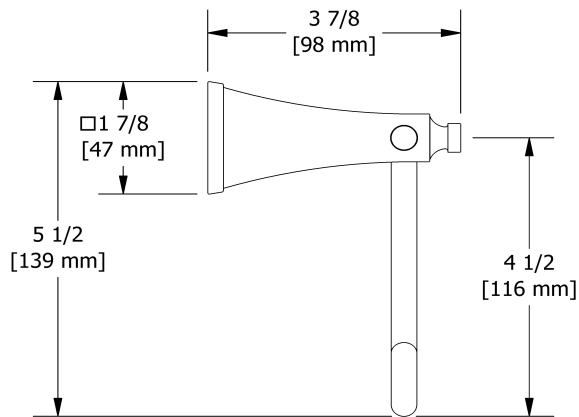

## Specifications

### Description

- 4 anchor points

### Available colors

- C : Chrome
- BN : Brushed Nickel (PVD)
- PN : Polished Nickel (PVD)

Sizes, models and finishes may differ from those presented.