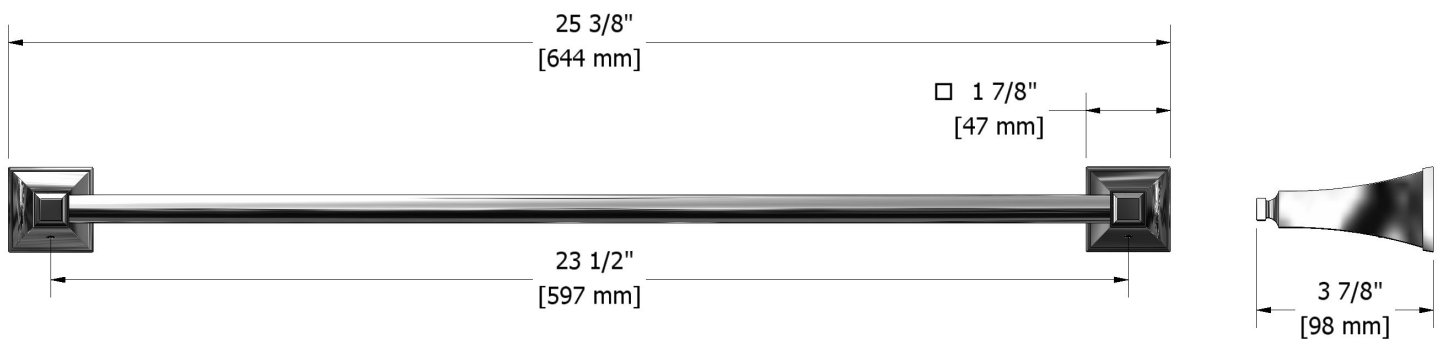

Sizes, models and finishes may differ from thoses presented.

Warranty

This **Riobel Inc.** product you have purchased carries a Limited Lifetime Warranty on the chrome, PVD finish, blacks and all working parts and is guaranteed from the initial purchase date against all manufacturing defects. All other finishes, including plastic components, are guaranteed for one year. All electric and/or electronic parts are covered by a 5-year limited warranty.

Customer Service

Ontario, West Canada : 888-287-5354 Quebec, Maritimes, United States : 866-473-8442