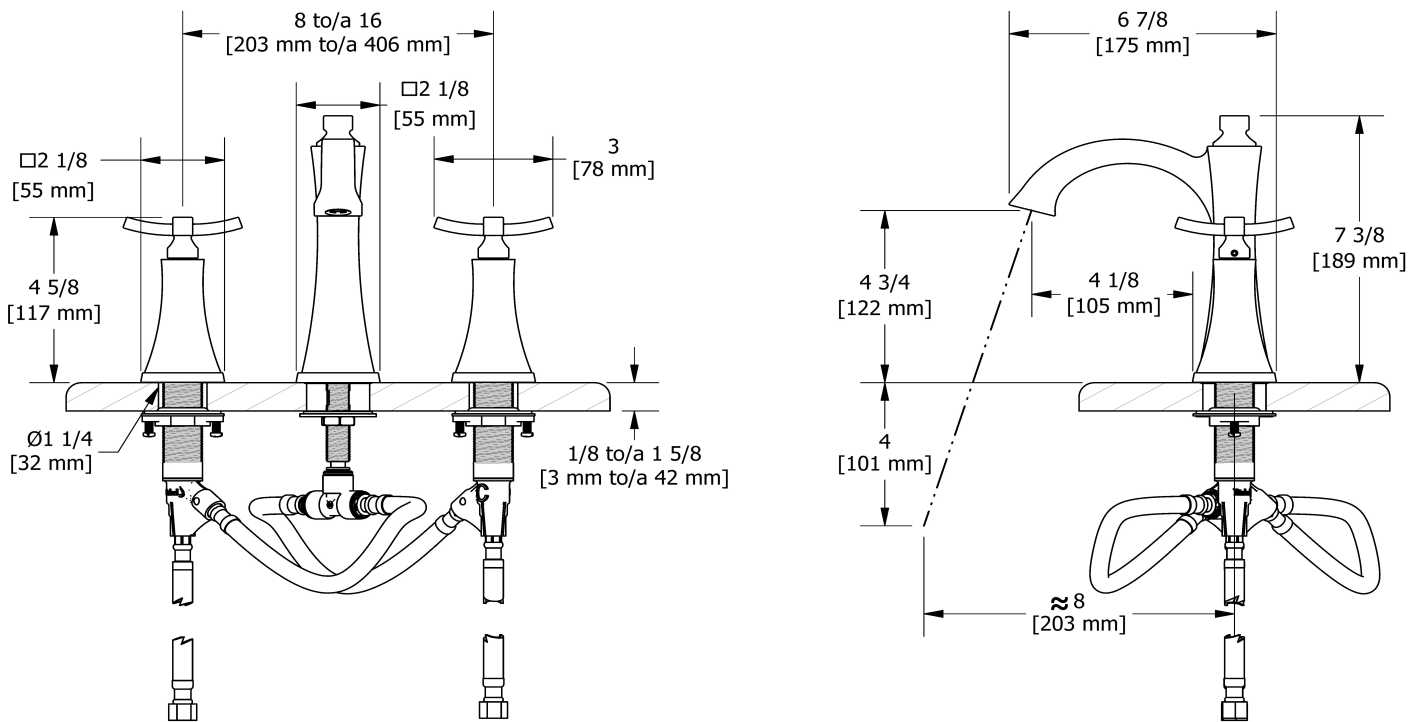

8" lavatory faucet
EF08+

Specifications

Descriptions

- Ceramic cartridge
- 3/8" speedway compression
- Push drain

Available colors

- C : Chrome
- BN : Brushed Nickel (PVD)
- PN : Polished Nickel (PVD)

Available flows

- 5.7 L/min, 1.5 gpm (US) 60psi *
- 1.9 L/min, 0.5 gpm (US) 60psi (**EF08+-05**)
- 3.7 L/min, 1 gpm (US) 60psi (**EF08+-10**)

EPA certification applicable to the indicated model only

Certifications

- CSA B125.1
- NSF/ANSI standard 61 and 372
- ASME A112.18.1
- CMR248 Approval
- ADA