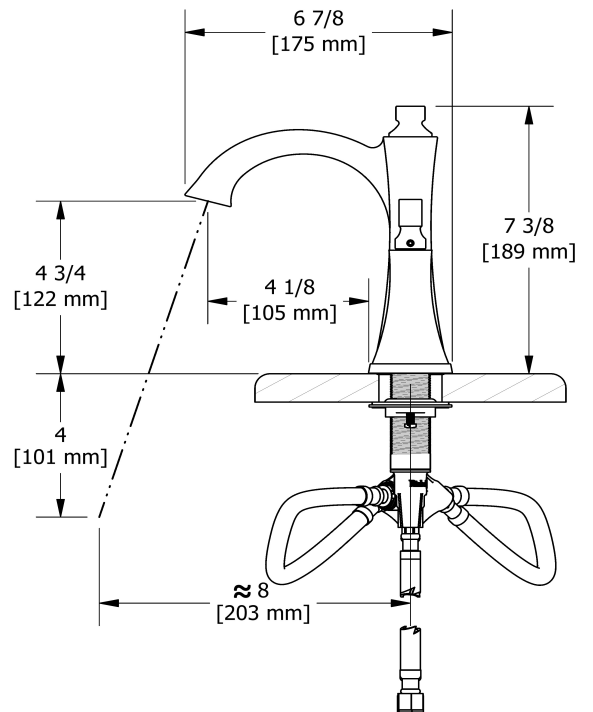

Certifications

- CSA B125.1
- NSF/ANSI standard 61 and 372
- ASME A112.18.1
- CMR248 Approval
- ADA