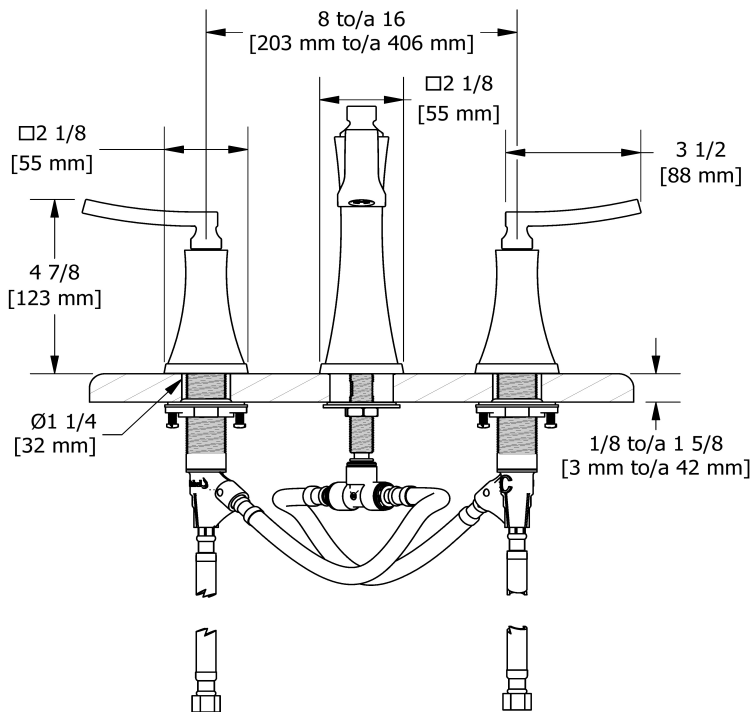

8" lavatory faucet
EF08L

Specifications

Descriptions

- Ceramic cartridge
- 3/8" speedway compression
- Push drain

Available colors

- C : Chrome
- BN : Brushed Nickel (PVD)
- PN : Polished Nickel (PVD)

Available flows

- 5.7 L/min, 1.5 gpm (US) 60psi *
- 1.9 L/min, 0.5 gpm (US) 60psi (**EF08L-05**)
- 3.7 L/min, 1 gpm (US) 60psi (**EF08L-10**)

EPA certification applicable to the indicated model only

Certifications

- CSA B125.1
- NSF/ANSI standard 61 and 372
- ASME A112.18.1
- CMR248 Approval
- ADA