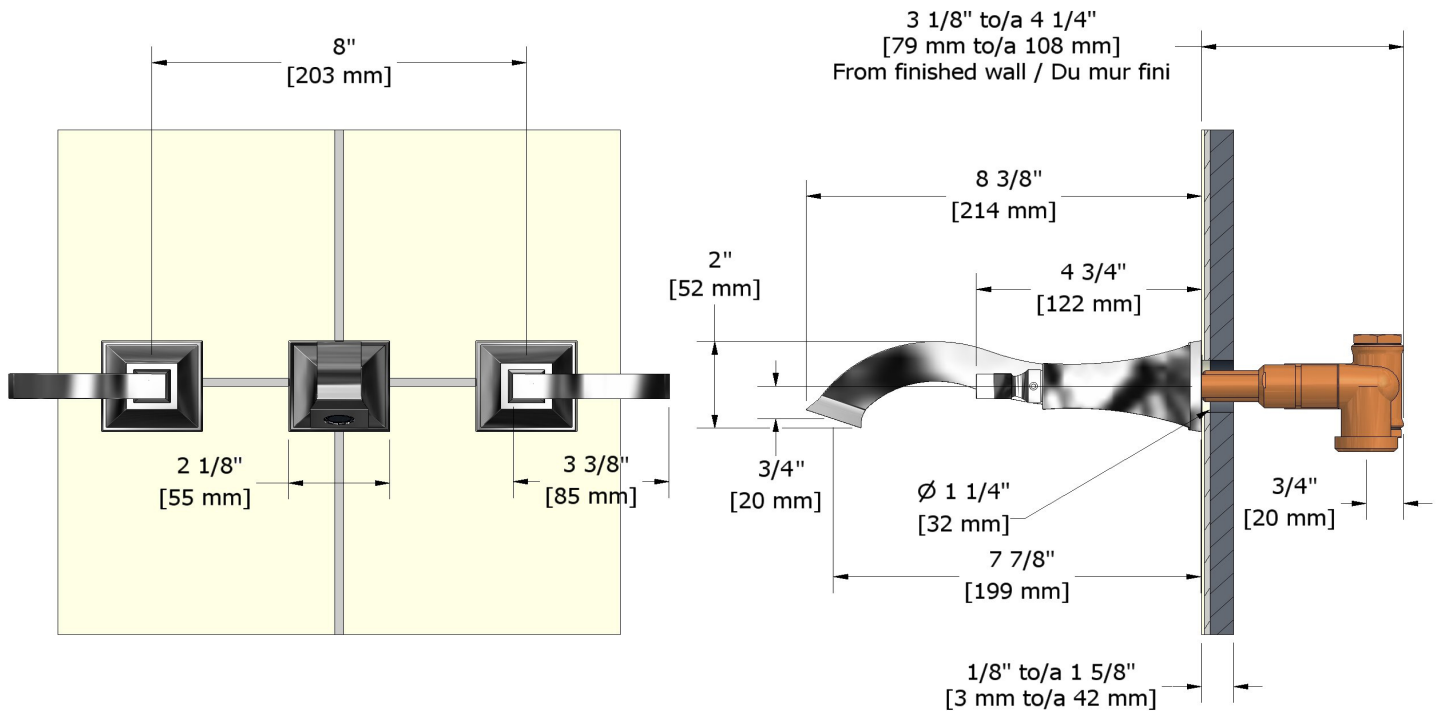

Certifications

- CSA B125.1
- NSF/ANSI standard 61 and 372
- ASME A112.18.1
- CMR248 Approval
- ADA