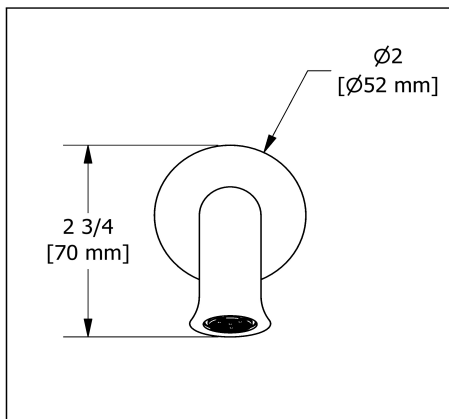

Certifications

- CSA B125.1
- ASME A112.18.1
- CMR248 Approval

cUPC®