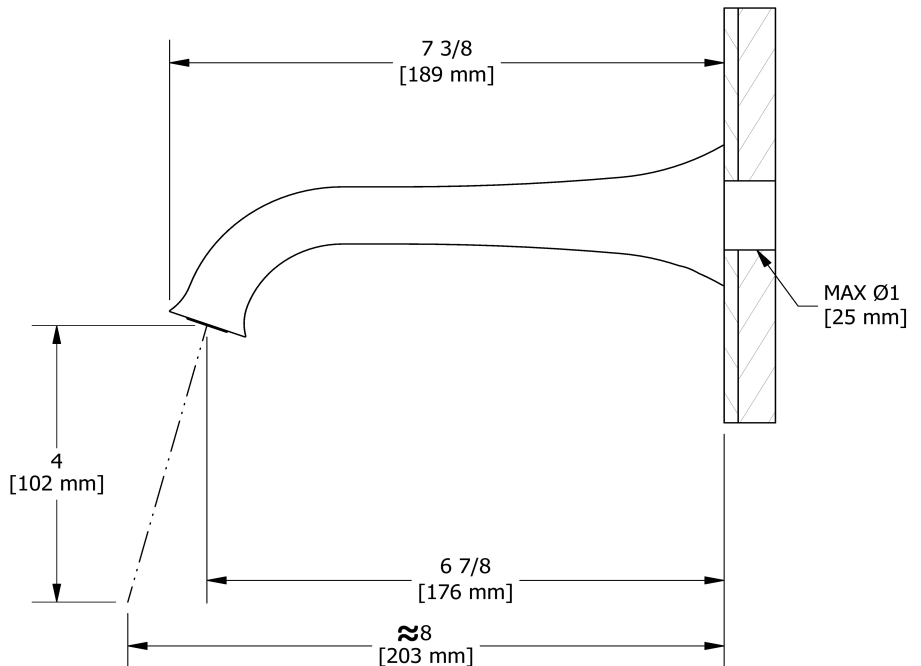

Certifications

- CSA B125.1
- ASME A112.18.1
- CMR248 Approval

cUPC®