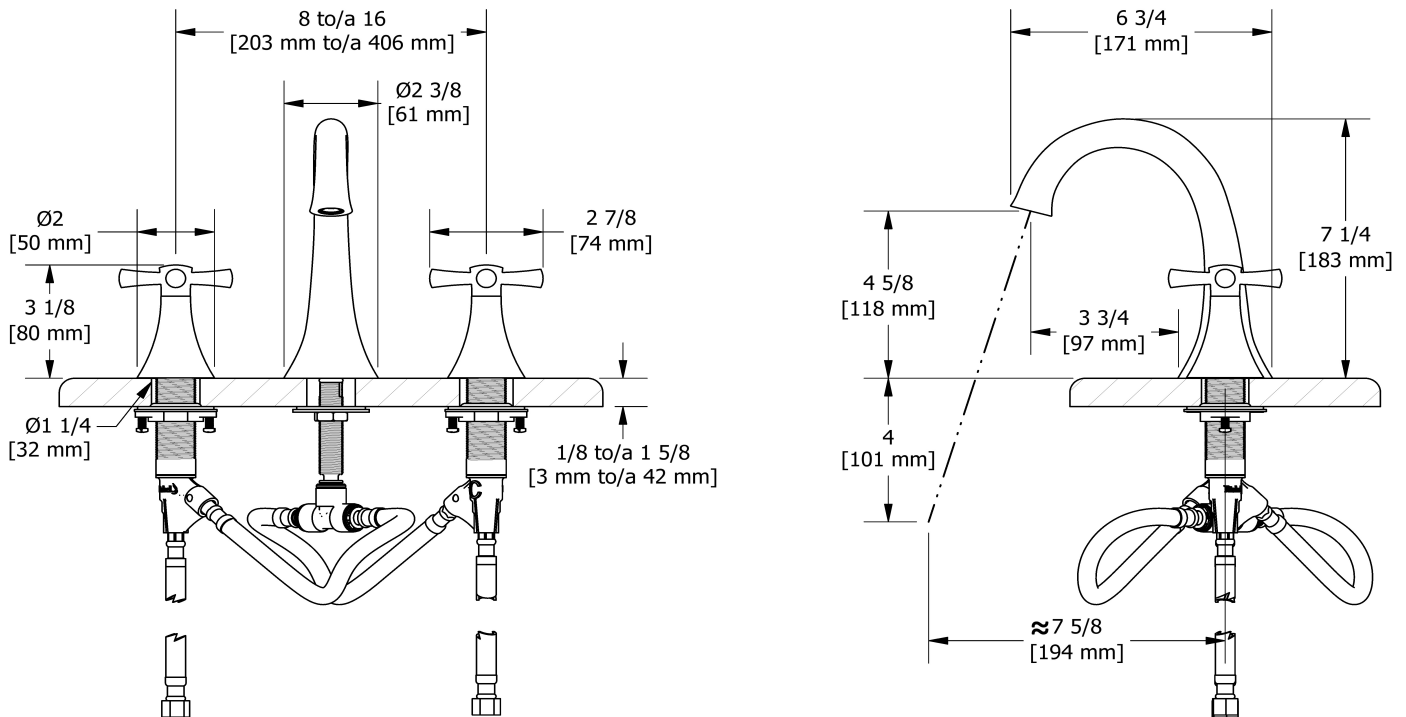

Certifications

- CSA B125.1
- NSF/ANSI standard 61 and 372
- ASME A112.18.1
- CMR248 Approval
- ADA