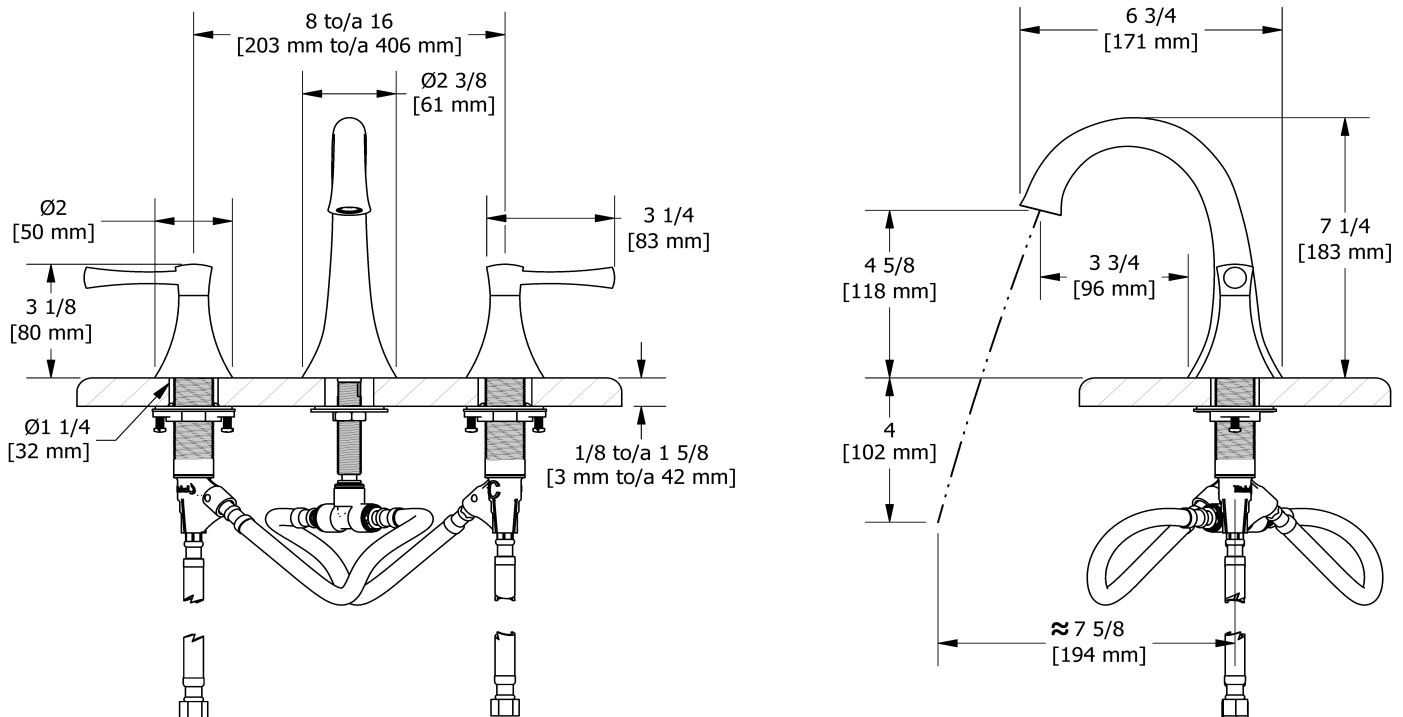

8" lavatory faucet
ED08L

Specifications

Descriptions

- Ceramic cartridge
- Push drain
- 3/8" speedway compression

Available colors

- C : Chrome
- BN : Brushed Nickel (PVD)
- PN : Polished Nickel (PVD)

Available flows

- 5.7 L/min, 1.5 gpm (US) 60psi *
- 1.9 L/min, 0.5 gpm (US) 60psi (**ED08L-05**)
- 3.7 L/min, 1 gpm (US) 60psi (**ED08L-10**)

EPA certification applicable to the indicated model only

Certifications

- CSA B125.1
- NSF/ANSI standard 61 and 372
- ASME A112.18.1
- CMR248 Approval
- ADA