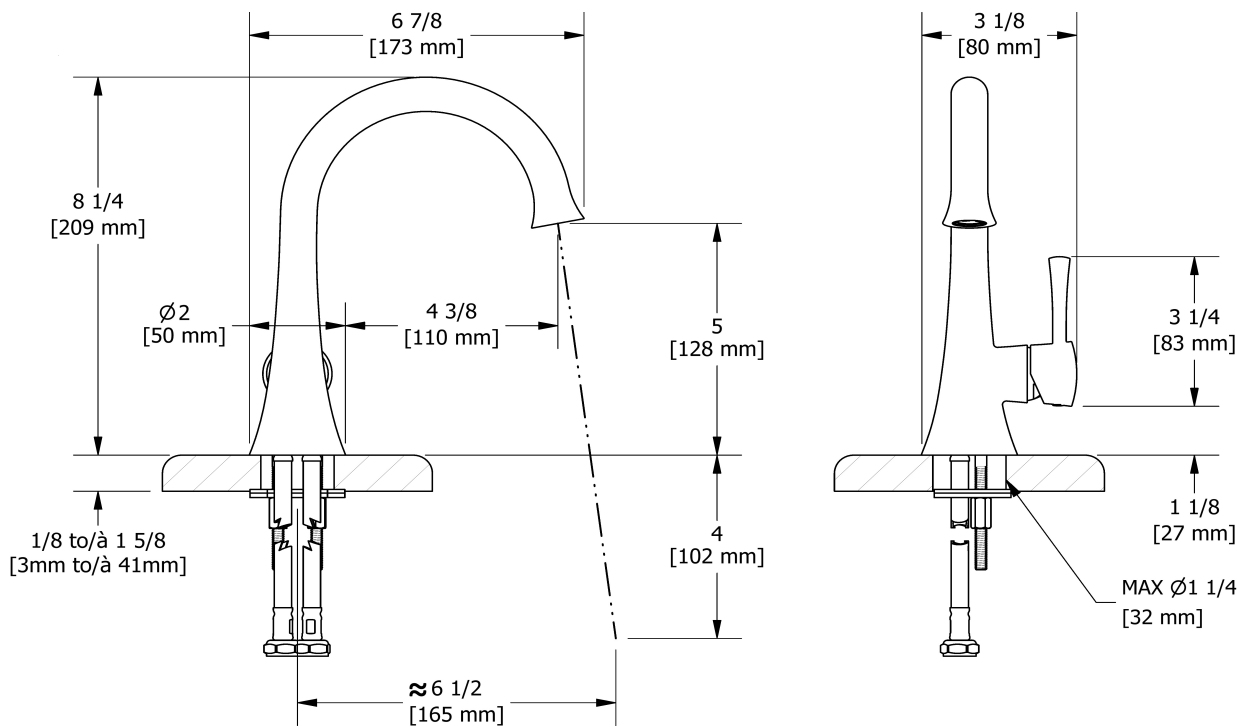

Certifications

- CSA B125.1
- NSF/ANSI standard 61 and 372
- ASME A112.18.1
- CMR248 Approval
- ADA

Sizes, models and finishes may differ from those presented.

Warranty

This Riobel Inc. product you have purchased carries a Limited Lifetime Warranty on the chrome, PVD finish, blacks and all working parts and is guaranteed from the initial purchase date against all manufacturing defects. All other finishes, including plastic components, are guaranteed for one year. All electric and/or electronic parts are covered by a 5-year limited warranty.

Customer Service

Ontario, West Canada : 888-287-5354 Quebec, Maritimes, United States : 866-473-8442