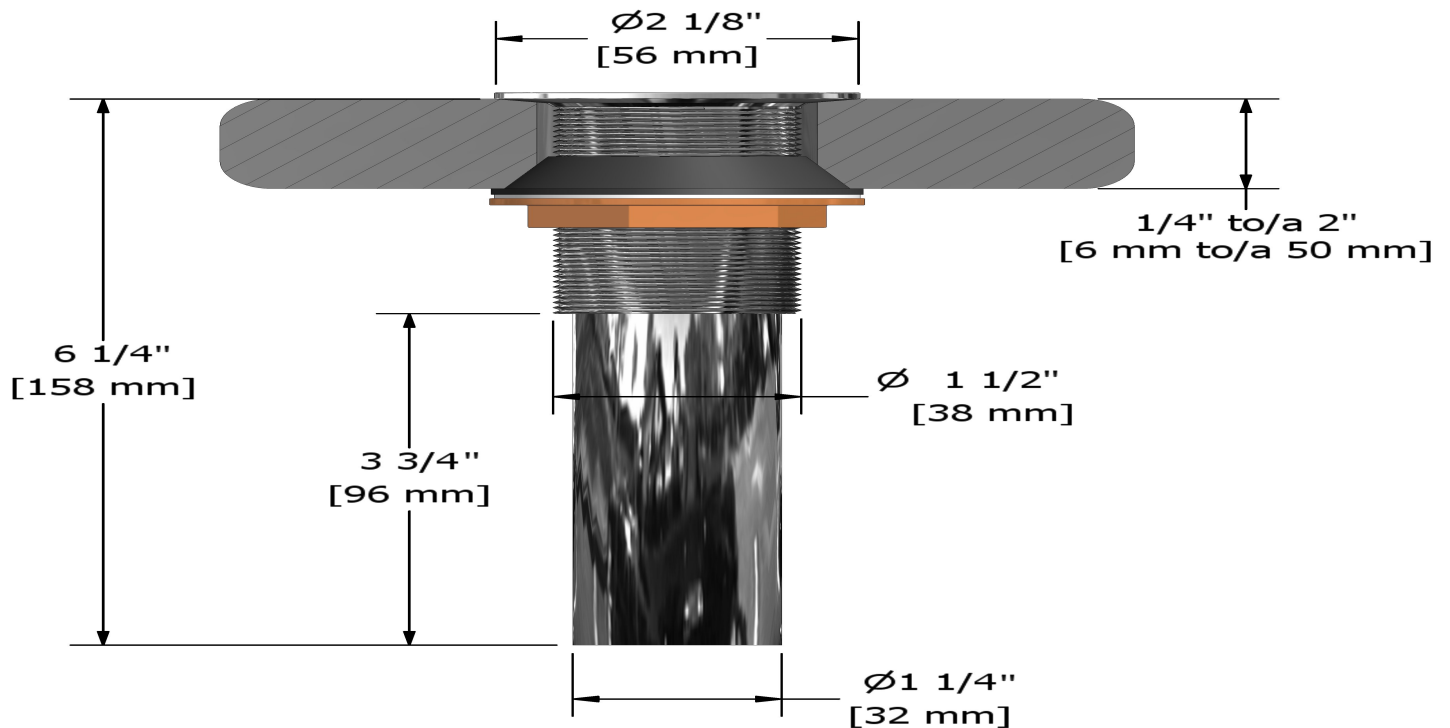

Lavatory open grid drain without overflow
DO170

Specifications

Description

- $\text{Ø}1\frac{1}{4}$ " tail piece

Available colors

- C : Chrome
- BN : Brushed Nickel (PVD)

Certifications

- CMR248 Approval
- CSA B125.2
- ASME A112.18.2

cUPC®

Sizes, models and finishes may differ from thoses presented.

Warranty

This **Riobel Inc.** product you have purchased carries a Limited Lifetime Warranty on the chrome, PVD finish, blacks and all working parts and is guaranteed from the initial purchase date against all manufacturing defects. All other finishes, including plastic components, are guaranteed for one year. All electric and/or electronic parts are covered by a 5-year limited warranty.