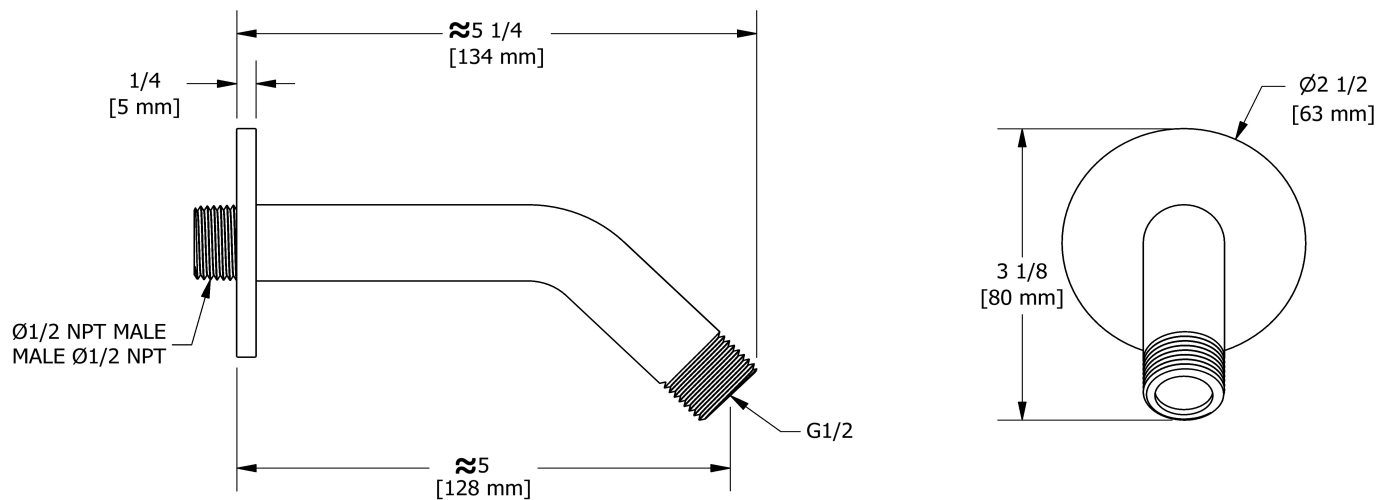

Regular shower arm with flange

506

Specifications

Descriptions

- 1/2" inlet male NPT
- Round flange

Available colors

- C : Chrome
- BN : Brushed Nickel (PVD)

Sizes, models and finishes may differ from those presented.