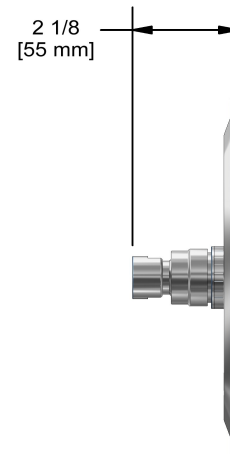

20 cm X 30 cm (8" x 12") rectangular shower head
495

Specifications

Descriptions

- Swivel
- Scale-free
- Stainless steel
- G½" inlet female

Available colors

- C : Chrome

Available flows

- 7.6 L/min, 2.0 gpm (US) 60psi
- 5.69 L/min, 1.5 gpm (US) 60psi (**495-15**)
- 6.6L/min, 1.75 gpm (US) 60psi (**495-WS**) *

EPA certification applicable to the indicated model only

Certifications

- CSA B125.1
- ASME A112.18.1
- CMR248 Approval

Sizes, models and finishes may differ from those presented.

Warranty

This **Riobel Inc.** product you have purchased carries a Limited Lifetime Warranty on the chrome, PVD finish, blacks and all working parts and is guaranteed from the initial purchase date against all manufacturing defects. All other finishes, including plastic components, are guaranteed for one year. All electric and/or electronic parts are covered by a 5-year limited warranty.