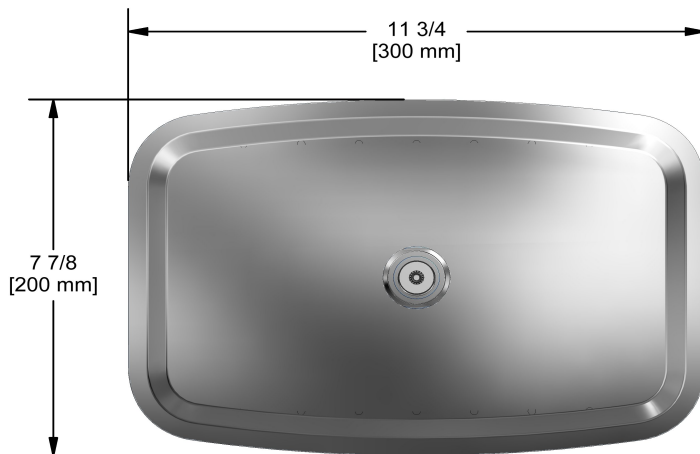

20 cm X 30 cm (8" x 12") rectangular shower head
495

Specifications

Descriptions

- Swivel
- Scale-free
- Stainless steel
- G½" inlet female

Available colors

- C : Chrome

Available flows

- 7.6 L/min, 2.0 gpm (US) 60psi
- 5.69 L/min, 1.5 gpm (US) 60psi (**495-15**)
- 6.6L/min, 1.75 gpm (US) 60psi (**495-WS**) *

EPA certification applicable to the indicated model only

Certifications

- CSA B125.1
- ASME A112.18.1
- CMR248 Approval

Sizes, models and finishes may differ from those presented.

Warranty

This **Riobel Inc.** product you have purchased carries a Limited Lifetime Warranty on the chrome, PVD finish, blacks and all working parts and is guaranteed from the initial purchase date against all manufacturing defects. All other finishes, including plastic components, are guaranteed for one year. All electric and/or electronic parts are covered by a 5-year limited warranty.