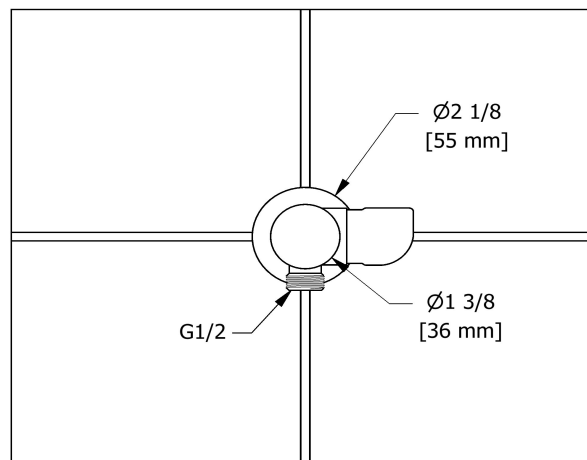

Sizes, models and finishes may differ from thoses presented.

Warranty

This **Riobel Inc.** product you have purchased carries a Limited Lifetime Warranty on the chrome, PVD finish, blacks and all working parts and is guaranteed from the initial purchase date against all manufacturing defects. All other finishes, including plastic components, are guaranteed for one year. All electric and/or electronic parts are covered by a 5-year limited warranty.

Customer Service

Ontario, West Canada : 888-287-5354 Quebec, Maritimes, United States : 866-473-8442