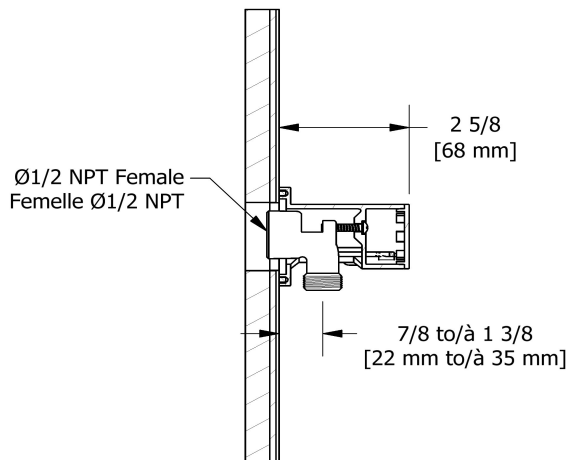

Sizes, models and finishes may differ from thoses presented.

Warranty

This **Riobel Inc.** product you have purchased carries a Limited Lifetime Warranty on the chrome, PVD finish, blacks and all working parts and is guaranteed from the initial purchase date against all manufacturing defects. All other finishes, including plastic components, are guaranteed for one year. All electric and/or electronic parts are covered by a 5-year limited warranty.

Customer Service

Ontario, West Canada : 888-287-5354 Quebec, Maritimes, United States : 866-473-8442