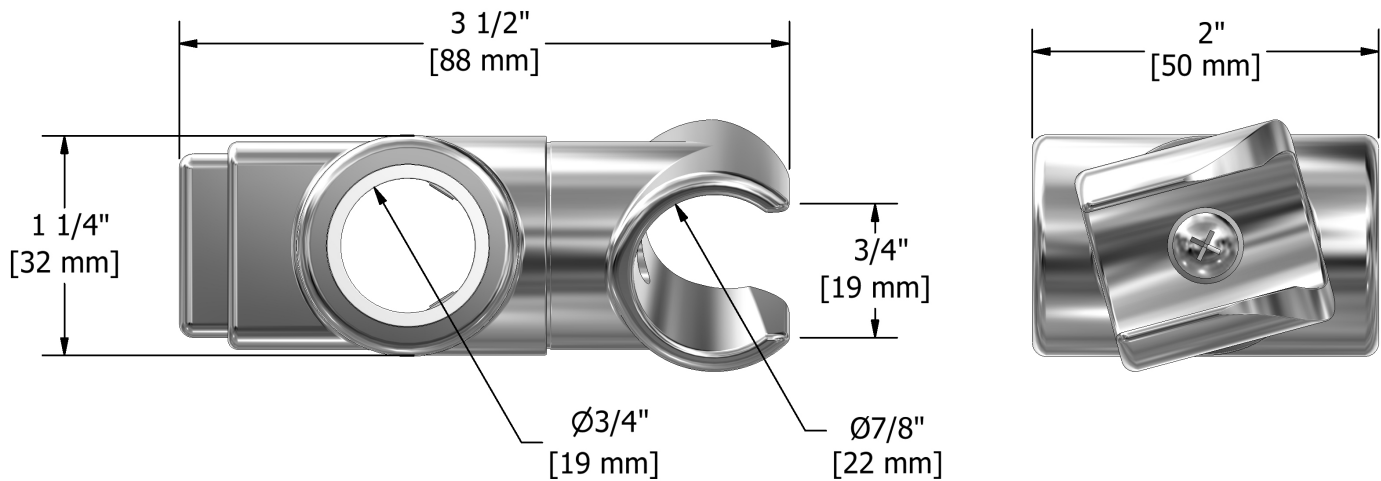

Shower rail slider
4927

Specifications

Descriptions

- Plastic
- Ø19 mm (¾")

Available colors

- C : Chrome
- BN : Brushed Nickel (PVD)
- PN : Polished Nickel (PVD)

Sizes, models and finishes may differ from thoses presented.