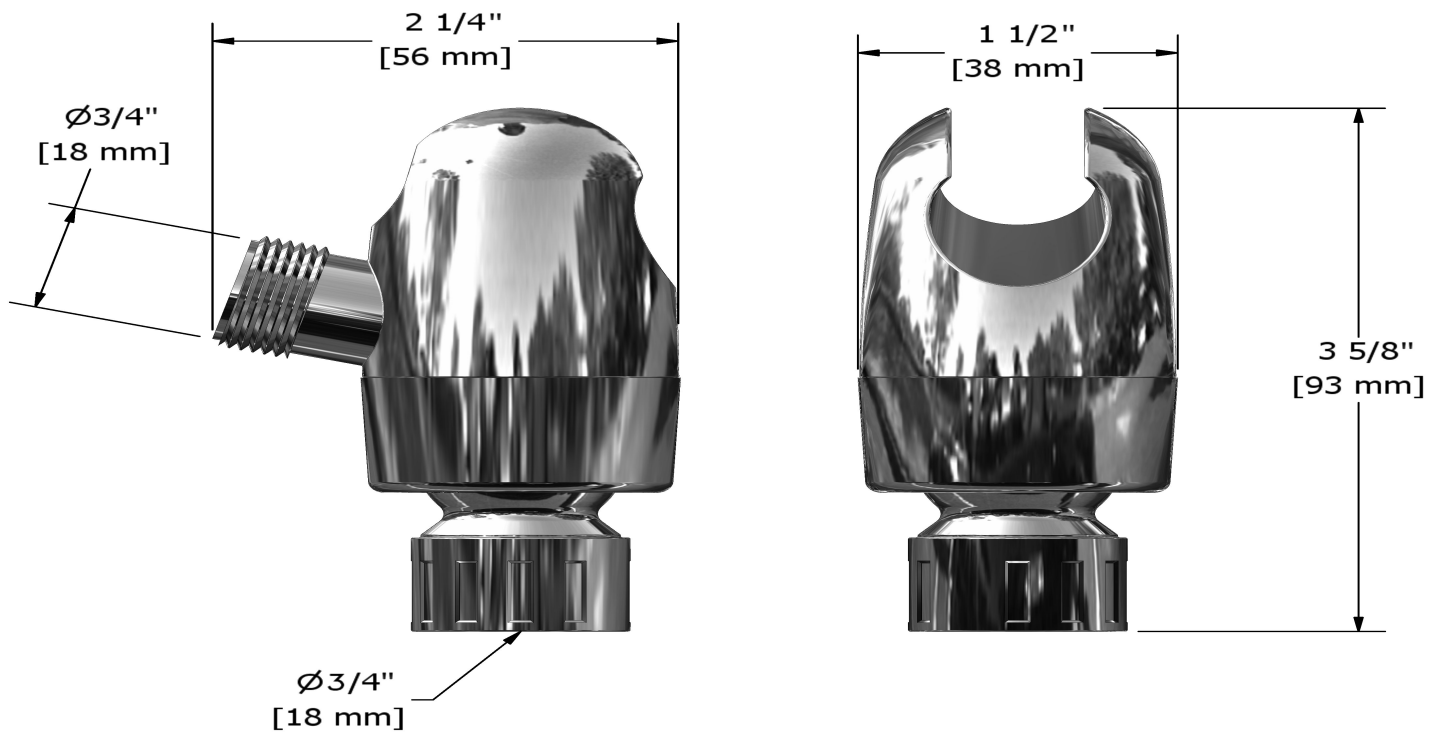

Adjustable shower arm
4902

Specifications

Descriptions

- Plastic
- 1/2" outlet male
- G1/2" inlet female

Available colors

- C : Chrome

Sizes, models and finishes may differ from those presented.

Warranty