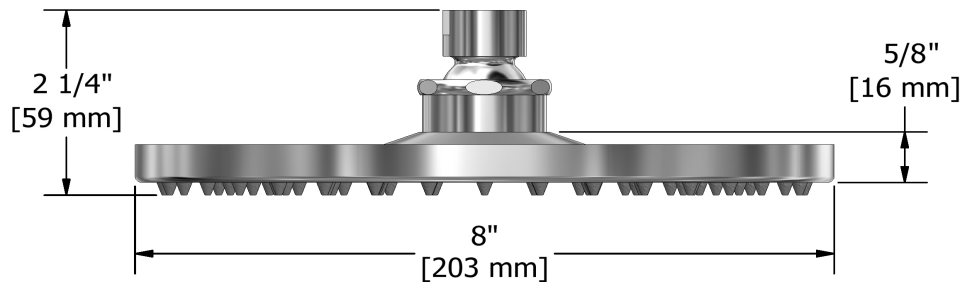

Sizes, models and finishes may differ from those presented.

Warranty

This **Riobel Inc.** product you have purchased carries a Limited Lifetime Warranty on the chrome, PVD finish, blacks and all working parts and is guaranteed from the initial purchase date against all manufacturing defects. All other finishes, including plastic components, are guaranteed for one year. All electric and/or electronic parts are covered by a 5-year limited warranty.

Customer Service

Ontario, West Canada : 888-287-5354 Quebec, Maritimes, United States : 866-473-8442