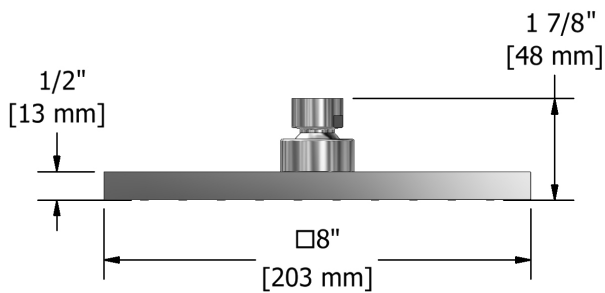

20 cm (8") plastic shower head
458

Specifications

Descriptions

- 1/2" inlet female NPT
- Swivel
- Scale-free

Available colors

- C : Chrome

Available flows

- 7.6 L/min, 2.0 gpm (US) 60psi
- 5.69 L/min, 1.5 gpm (US) 60psi (**458-15**)
- 6.7 L/min, 1.8 gpm (US) 60psi (**458-WS**) *

EPA certification applicable to the indicated model only

Certifications

- CSA B125.1
- ASME A112.18.1
- CMR248 Approval

Sizes, models and finishes may differ from those presented.

Warranty

This **Riobel Inc.** product you have purchased carries a Limited Lifetime Warranty on the chrome, PVD finish, blacks and all working parts and is guaranteed from the initial purchase date against all manufacturing defects. All other finishes, including plastic components, are guaranteed for one year. All electric and/or electronic parts are covered by a 5-year limited warranty.