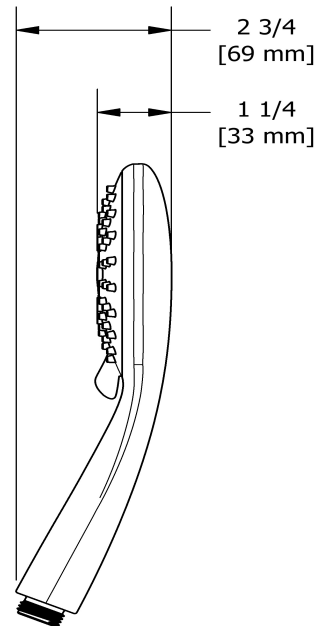

5-jet hand shower
4366

Specifications

Descriptions

- 5 positions
- 3 jets: luxurious, invigorating, massage and mix
- Scale-free

Available flows

- 6.7 L/min, 1.8 gpm (US) 60psi
- 5.7 L/min, 1.5 gpm (US) 60psi (**4366-15**) *
- 6.7 L/min, 1.8 gpm (US) 60psi (**4366-WS**) *

EPA certification applicable to the indicated model only

Certifications

- CSA B125.1
- ASME A112.18.1

Sizes, models and finishes may differ from those presented.

Warranty

This **Riobel Inc.** product you have purchased carries a Limited Lifetime Warranty on the chrome, PVD finish, blacks and all working parts and is guaranteed from the initial purchase date against all manufacturing defects. All other finishes, including plastic components, are guaranteed for one year. All electric and/or electronic parts are covered by a 5-year limited warranty.