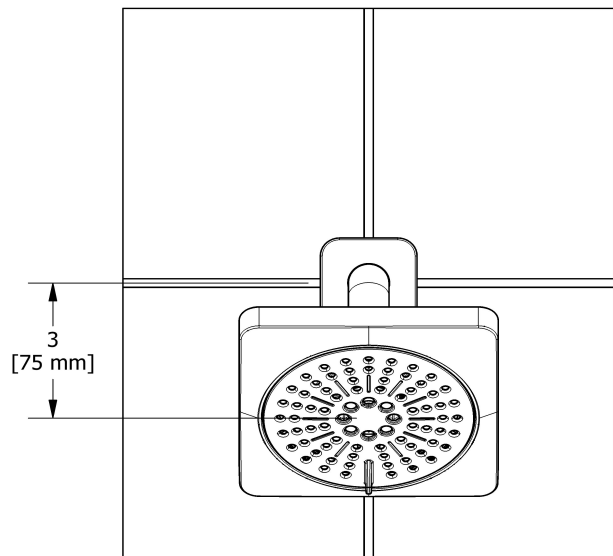

Sizes, models and finishes may differ from those presented.

Warranty

This **Riobel Inc.** product you have purchased carries a Limited Lifetime Warranty on the chrome, PVD finish, blacks and all working parts and is guaranteed from the initial purchase date against all manufacturing defects. All other finishes, including plastic components, are guaranteed for one year. All electric and/or electronic parts are covered by a 5-year limited warranty.

Customer Service

Ontario, West Canada : 888-287-5354 Quebec, Maritimes, United States : 866-473-8442