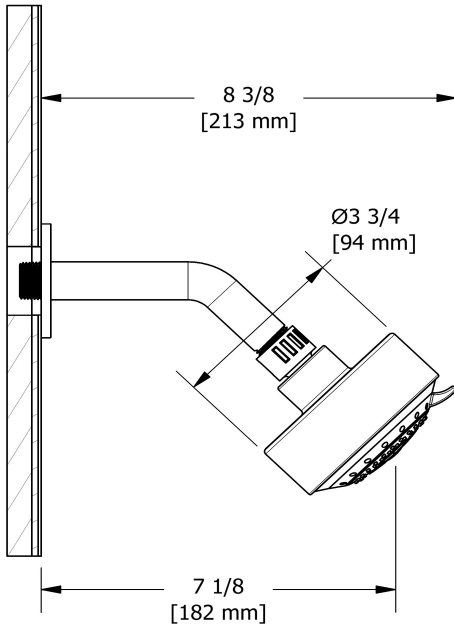

Sizes, models and finishes may differ from those presented.

Warranty

This **Riobel Inc.** product you have purchased carries a Limited Lifetime Warranty on the chrome, PVD finish, blacks and all working parts and is guaranteed from the initial purchase date against all manufacturing defects. All other finishes, including plastic components, are guaranteed for one year. All electric and/or electronic parts are covered by a 5-year limited warranty.

Customer Service

Ontario, West Canada : 888-287-5354 Quebec, Maritimes, United States : 866-473-8442