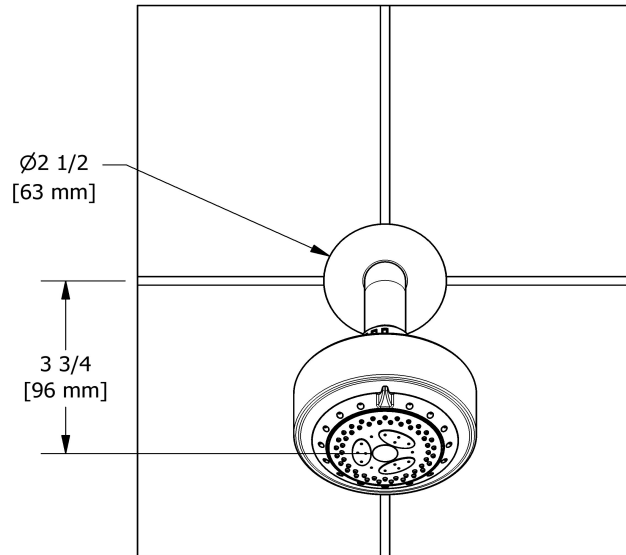

Sizes, models and finishes may differ from those presented.

Warranty

This **Riobel Inc.** product you have purchased carries a Limited Lifetime Warranty on the chrome, PVD finish, blacks and all working parts and is guaranteed from the initial purchase date against all manufacturing defects. All other finishes, including plastic components, are guaranteed for one year. All electric and/or electronic parts are covered by a 5-year limited warranty.

Customer Service

Ontario, West Canada : 888-287-5354 Quebec, Maritimes, United States : 866-473-8442