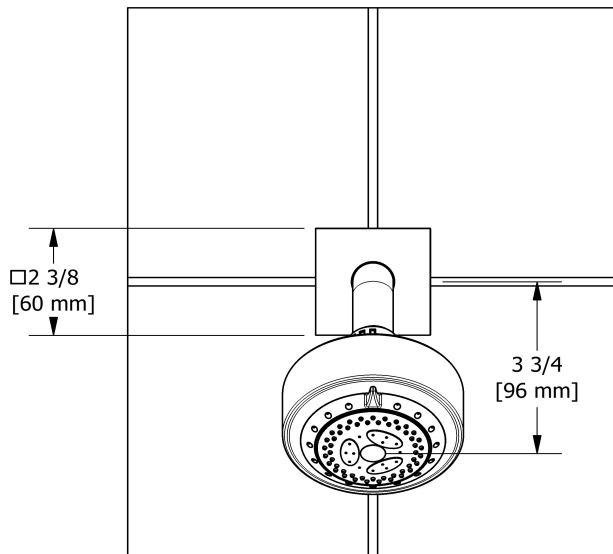

Sizes, models and finishes may differ from those presented.

Warranty

This **Riobel Inc.** product you have purchased carries a Limited Lifetime Warranty on the chrome, PVD finish, blacks and all working parts and is guaranteed from the initial purchase date against all manufacturing defects. All other finishes, including plastic components, are guaranteed for one year. All electric and/or electronic parts are covered by a 5-year limited warranty.

Customer Service

Ontario, West Canada : 888-287-5354 Quebec, Maritimes, United States : 866-473-8442