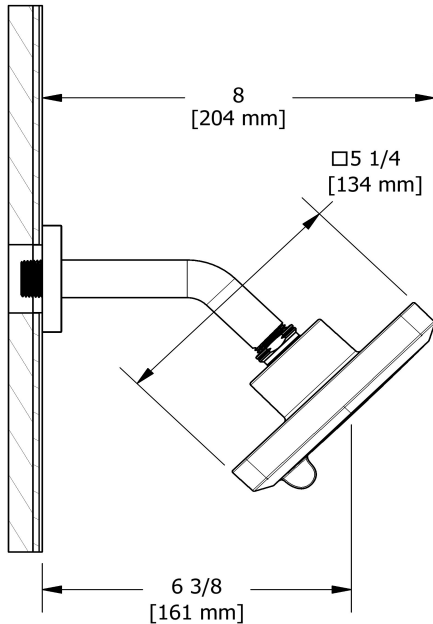

Sizes, models and finishes may differ from thoses presented.

Warranty

This **Riobel Inc.** product you have purchased carries a Limited Lifetime Warranty on the chrome, PVD finish, blacks and all working parts and is guaranteed from the initial purchase date against all manufacturing defects. All other finishes, including plastic components, are guaranteed for one year. All electric and/or electronic parts are covered by a 5-year limited warranty.

Customer Service

Ontario, West Canada : 888-287-5354 Quebec, Maritimes, United States : 866-473-8442