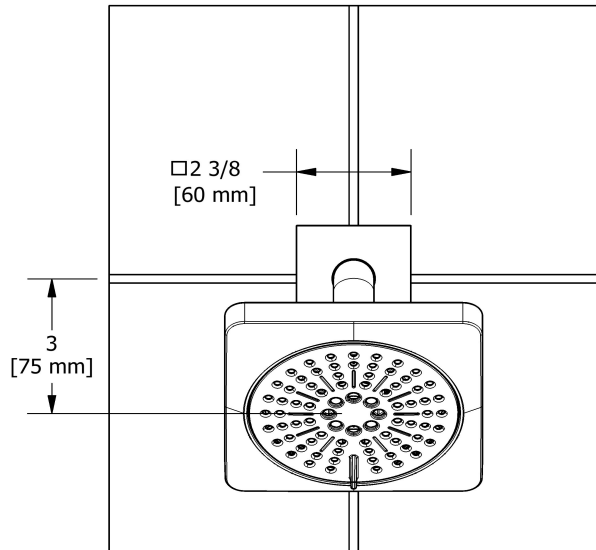

Sizes, models and finishes may differ from thoses presented.

Warranty

This **Riobel Inc.** product you have purchased carries a Limited Lifetime Warranty on the chrome, PVD finish, blacks and all working parts and is guaranteed from the initial purchase date against all manufacturing defects. All other finishes, including plastic components, are guaranteed for one year. All electric and/or electronic parts are covered by a 5-year limited warranty.

Customer Service

Ontario, West Canada : 888-287-5354 Quebec, Maritimes, United States : 866-473-8442