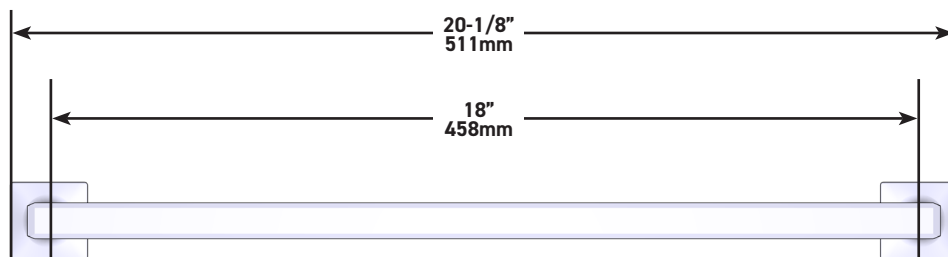

For warranty or additional information, contact:

U.S.A.
houseofrohl.com/support
1-800-777-9762

QUEBEC / MARITIMES / WESTERN CANADA
houseofrohl.ca/support
1-866-473-8442

ONTARIO
houseofrohl.ca/support
1-800-287-5354