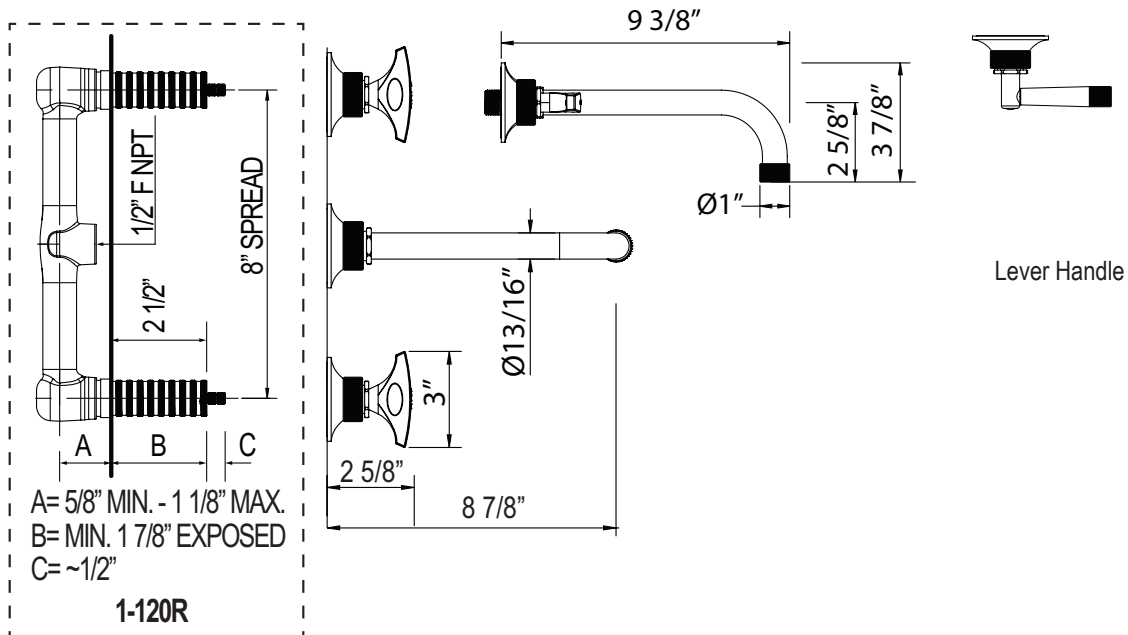

WARRANTY

- Limited Lifetime
- (*) 5-Year Limited Warranty
- (**) No Warranty