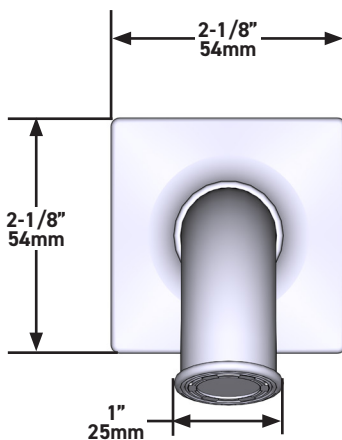

For warranty or additional information, contact:

U.S.A.
houseofrohl.com/support
1-800-777-9762

QUEBEC / MARITIMES / WESTERN CANADA
houseofrohl.ca/support
1-866-473-8442

ONTARIO
houseofrohl.ca/support
1-800-287-5354

Riobel

PERRIN & ROWE
LONDON

victoria ⊕ albert®

ROHL