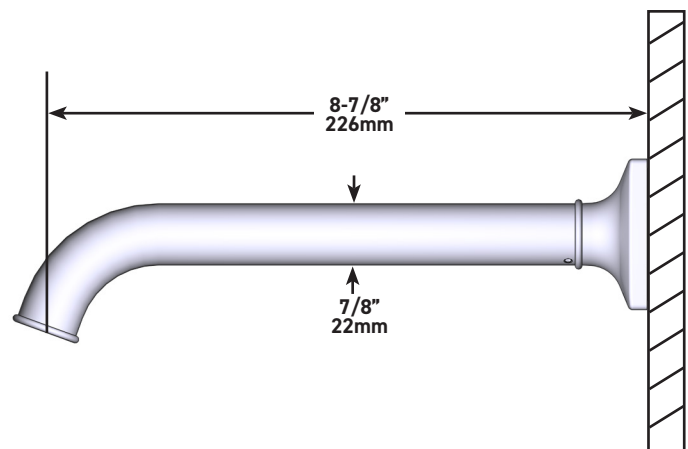

For warranty or additional information, contact:

U.S.A.
houseofrohl.com/support
1-800-777-9762

QUEBEC / MARITIMES / WESTERN CANADA
houseofrohl.ca/support
1-866-473-8442

ONTARIO
houseofrohl.ca/support
1-800-287-5354

Riobel

PERRIN & ROWE
LONDON

victoria ⊕ albert®

ROHL