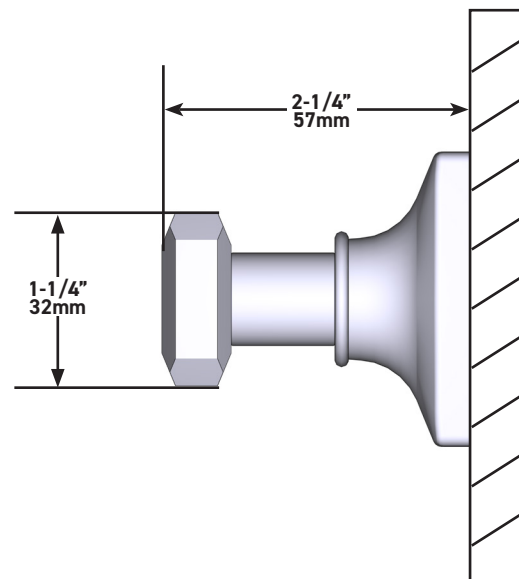

For warranty or additional information, contact:

U.S.A.
houseofrohl.com/support
1-800-777-9762

QUEBEC / MARITIMES / WESTERN CANADA
houseofrohl.ca/support
1-866-473-8442

ONTARIO
houseofrohl.ca/support
1-800-287-5354