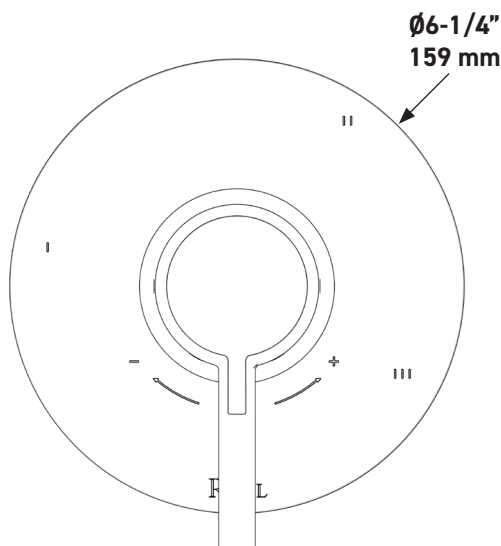

SPECIFICATIONS

DESCRIPTION

- Combines both thermostatic and pressure balance technologies
- “Set it and forget it” temperature control
- Temperature and volume control with diverter
- 3 dedicated functions and 2 shared functions
- Rough-in valve sold separately:
 - Order R45 therm & pressure balance rough-in valve
 - 3/4" R45 extension kit available, order EXT45KIT34
 - 1-1/4" R45 extension kit available, order EXT45KIT114

CARTRIDGE

- 0-955 (Included)

STANDARDS

- ASME A112.18.1

WARRANTY

- Most products or parts carry “Limited Warranties” against manufacturing defects. For US customers please visit houseofrohl.com/support and for Canadian customers please visit houseofrohl.ca/support for complete product and finish warranty.

Lombardia® 1/2" Therm & Pressure Balance Trim with 5 Functions (Shared)

CORE MODEL: TLB45W1

cUPC®

For warranty or additional information, contact:

US Customers

U.S.A.
houseofrohl.com/support
 1-800-777-9762