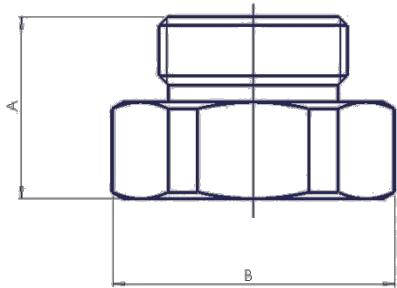

## PRO-BALANCE Painted Brass Manifold Adapter Fitting

**Product:** PRO-BALANCE® Painted Brass Manifold Adapter Fitting

**Date:** 01 August 2021

Article No.	Description	A in (mm)	B in (mm)
343628-001	1 1/4" BSPP Female x 1" BSPP Male Adapter	1.25 (32)	1.97 (50)