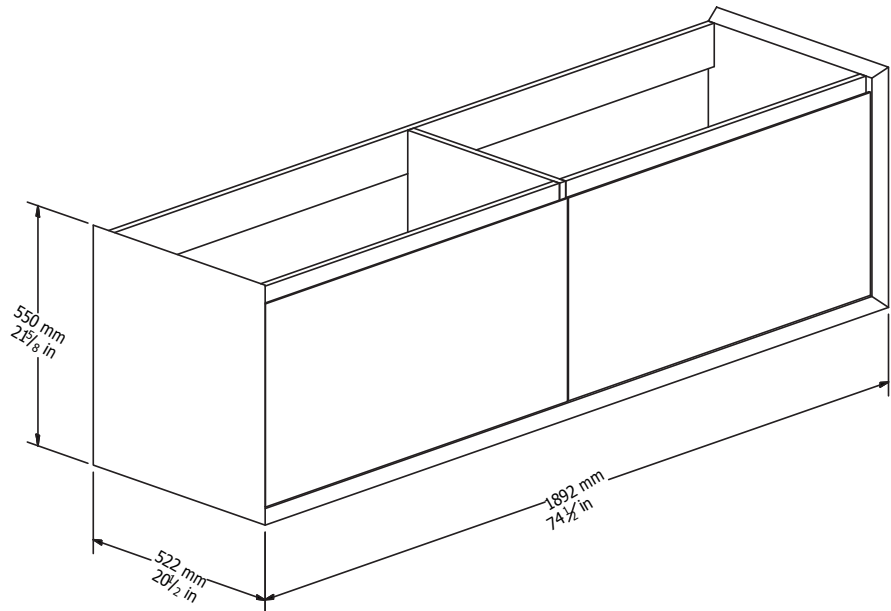

GARANTIE

Mobilier de salles de bains — Garantie limitée de 5 ans (composantes) et 5 ans (mécanismes)

Rubi garantit les composantes de ses meubles de salle de bains et ses vanités contre tout défaut matériel et de fabrication, de même les charnières et coulisses pour portes et tiroirs, pendant une période de cinq ans. Certaines modalités et conditions s'appliquent, référez-vous au manuel du produit pour tous les détails.

WARRANTY

Bathroom furniture - Limited Warranty 5 years (components) and 5 years (mechanisms)

Rubi guarantees the components of its furniture and bathroom vanities against defects in material and workmanship as well as the hinges and slides for doors and drawers, for a period of five years. Some terms and conditions apply, refer to the manual for more details.