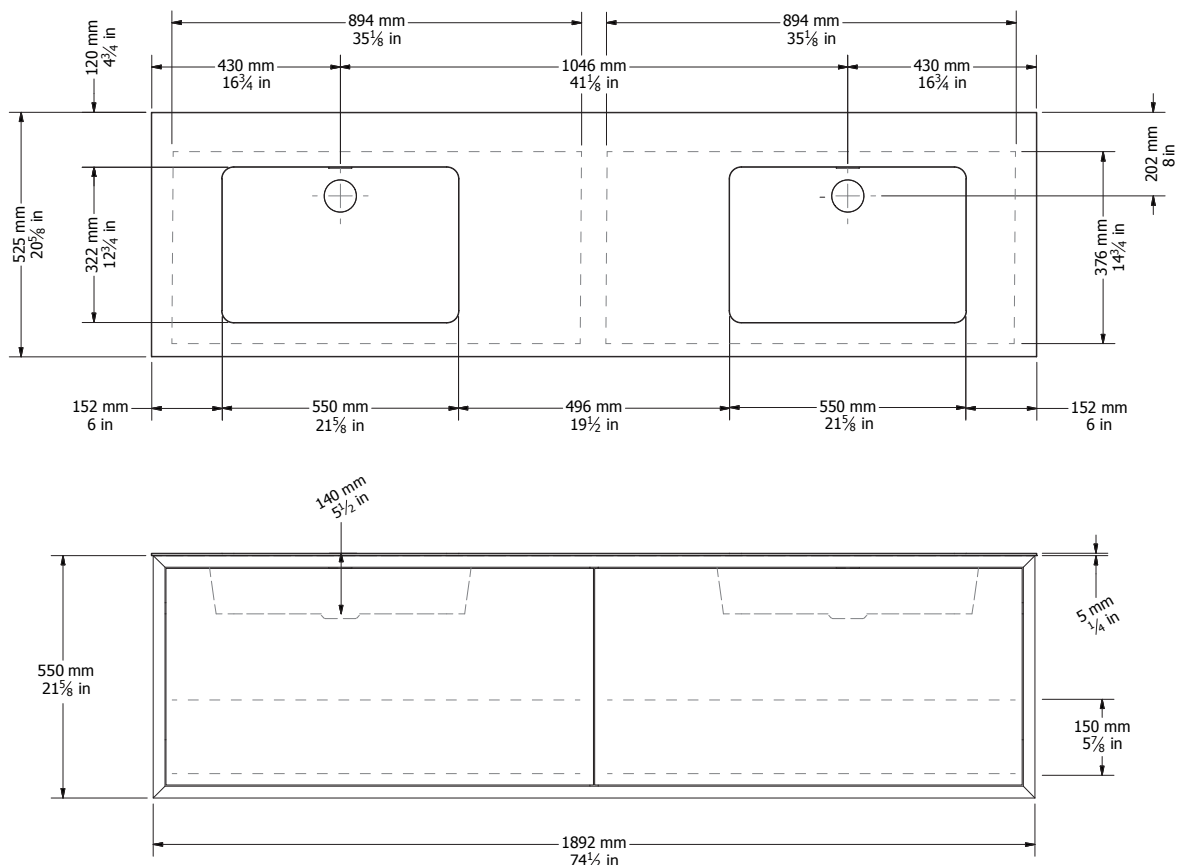

Finis disponibles / Available finish:

- MBOK = Caisson noir mat / matt black cabinet
  Façades chêne / oak drawer panels

*Robinetterie vendu séparément / Faucet sold separately