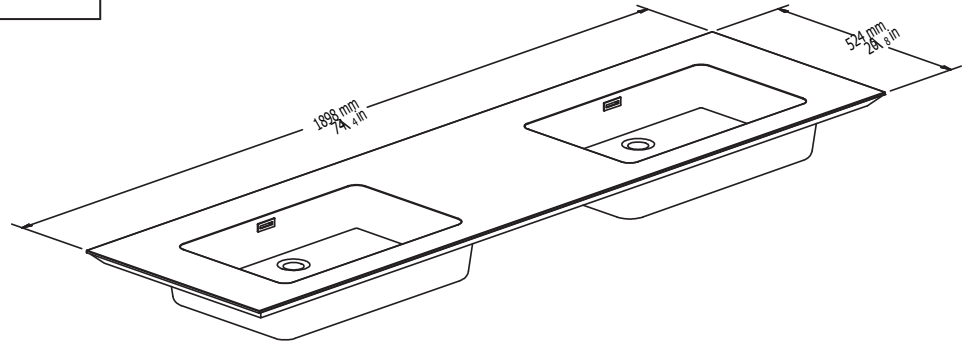

Liste complète des pièces de votre meuble lavabo.
Complete parts list of your vanity.

LISTE DES PIÈCES / PARTS LIST

NO.	CODES	DESCRIPTIONS
01	RTOS1900MBL	Lavabo / Washbasin
02	RT01892VAMBKO	Meuble lavabo / Vanity

01

02