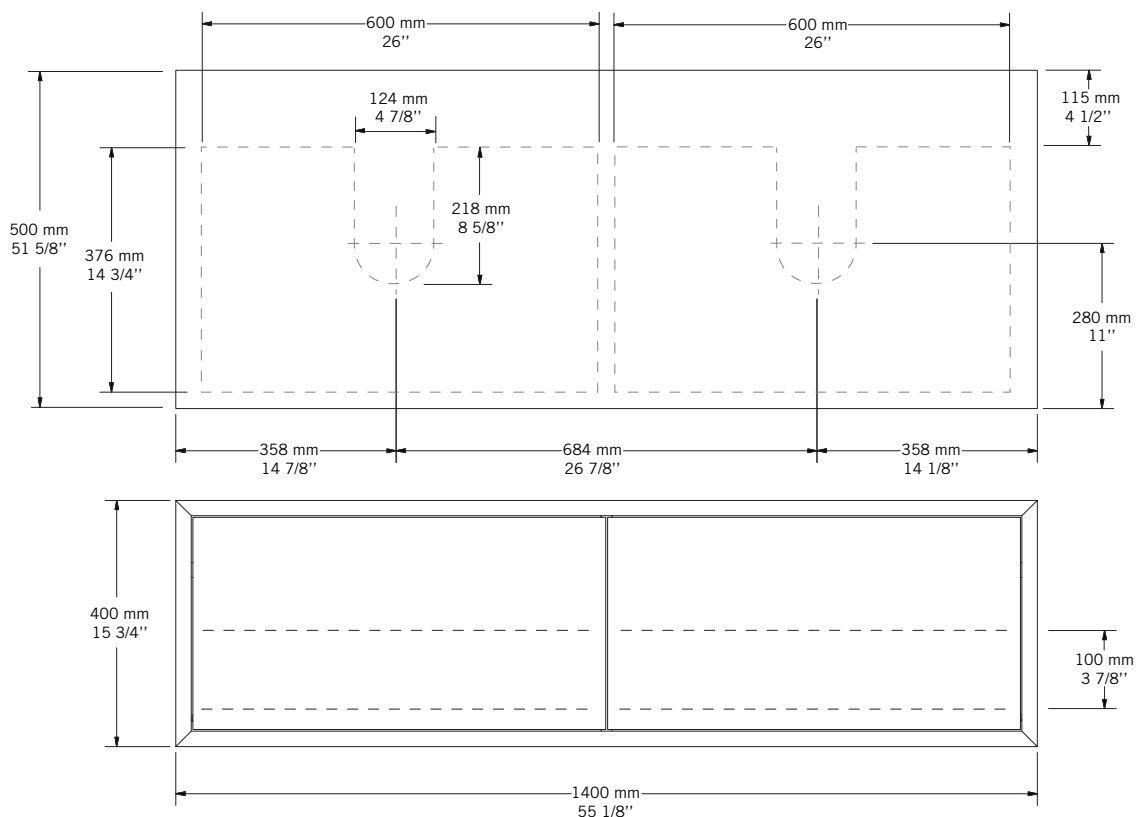

### Description:

- Meuble lavabo 2 tiroirs, non-percé.
- Tiroirs munis de coulisses à ouverture par pression.
- Lavabo non-inclus.
- 2 drawer bathroom vanity, undrilled.
- Drawers equipped with push to open drawer slides.
- Washbasin not included.

Liste complète des pièces de votre meuble lavabo.  
Complete parts list of your vanity.

**LISTE DES PIÈCES / PARTS LIST**

| NO. | CODES     | DESCRIPTIONS           |
|-----|-----------|------------------------|
| 01  | RT01400VA | Meuble lavabo / Vanity |