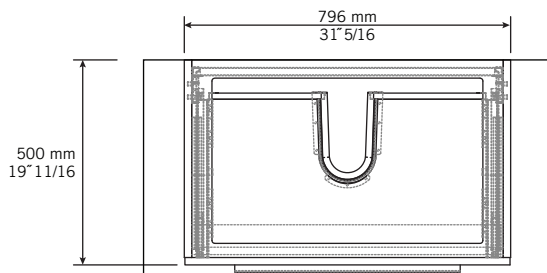

Description:

- Meuble-lavabo à 2 tiroirs. Lavabo non percé*.
(Miroir non inclus.)
- Basin cabinet with 2 drawers. Non-pierced basin*.
(Mirror not included.)

Finis disponibles / Available finish:

- BL = blanc laqué / lackered white
- KA = kashmir
- NE = nero