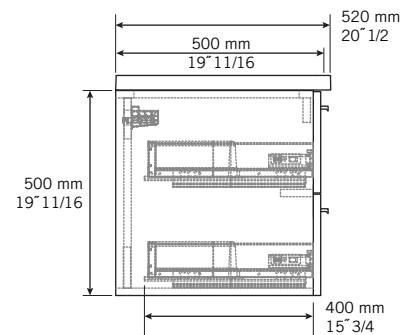

Description:

- Meuble-lavabo à 2 tiroirs. Lavabo non percé*.
(Miroir non inclus.)
- Basin cabinet with 2 drawers. Non-pierced basin*.
(Mirror not included.)

Finis disponibles / Available finish:

- BL = blanc laqué / lackered white
- KA = kashmir
- NE = nero