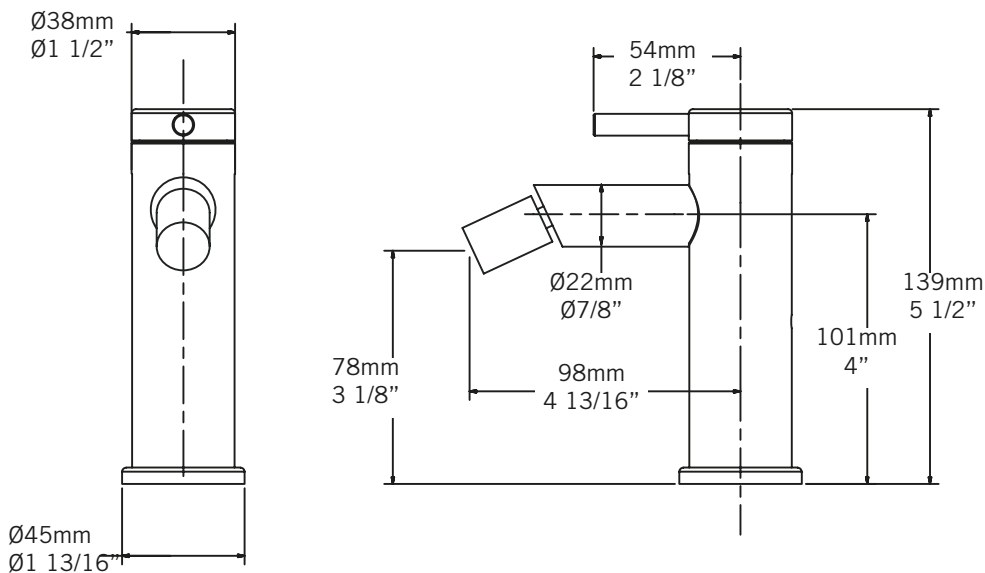

VERTIGO - RVT41

Description:

- Robinets de bidet monocommande / Single-hole bidet faucet
- Construction en laiton massif / Solid brass construction
- Cartouche de céramique / Ceramic cartridge

Débit / Flow rate:

- 8 L/min (4 BAR) - 2.2 gpm (60 PSI)

Finis disponibles / Available finish:

- CC = Chrome

Connection:

- 3/8" compression

Certification:

- ASME A112.18.1-2012/CSA B125.1-12