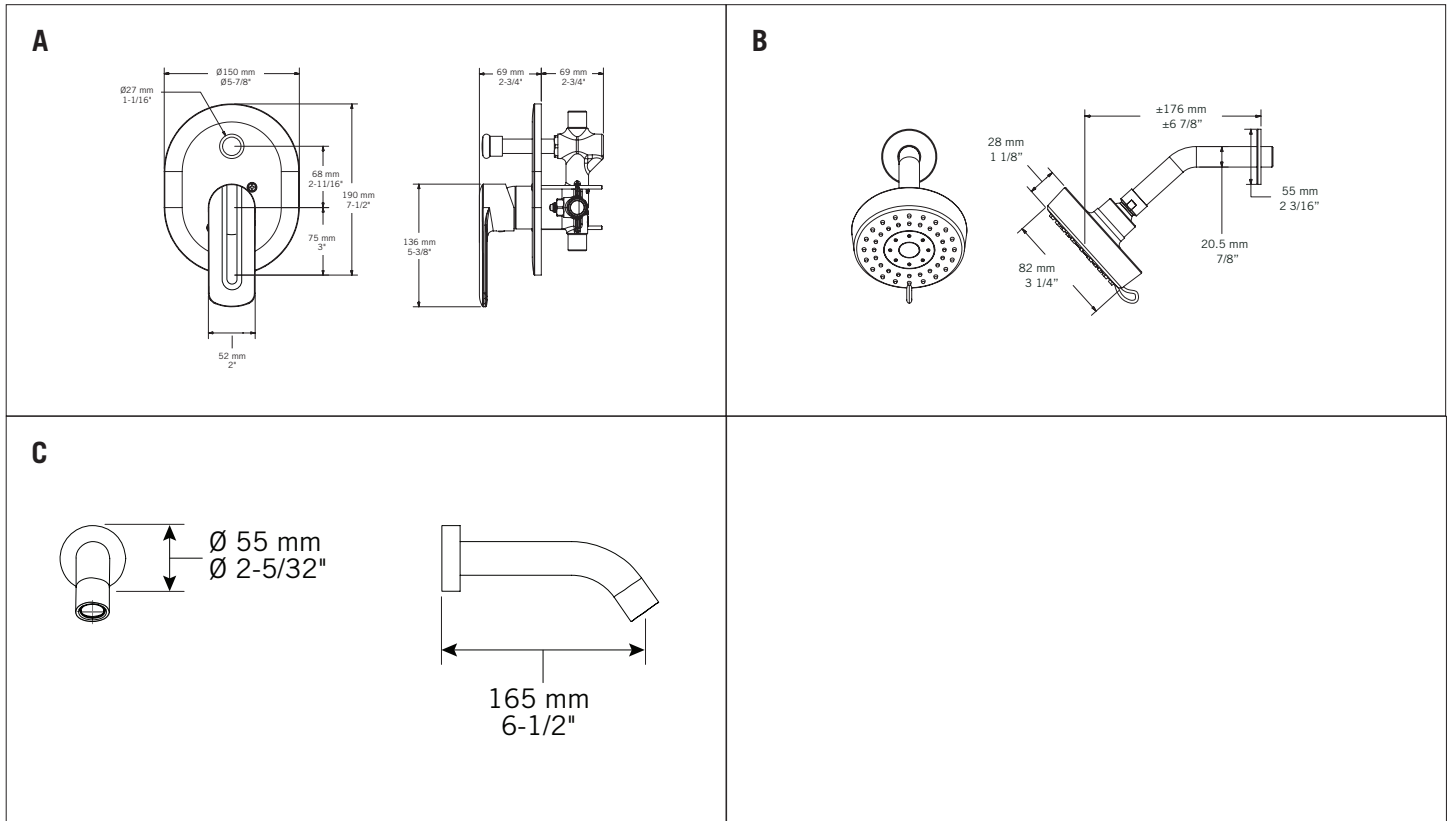

Ensembles de douche / Shower kits - RMY79K01

- A RMY79
- B RMYTD
- C RR08P

GARANTIE

La garantie sur les produits Rubi s'applique à tout défaut de fabrication ou au matériel. La garantie est valide pour le premier propriétaire du produit et celle-ci n'est pas transférable. Certaines modalités et conditions s'appliquent, référez-vous à la section Garantie de la liste de prix en vigueur.

WARRANTY

The warranty on Rubi products applies to any manufacturing defect or material. The warranty is valid for the first owner of the product and is not transferable. Terms and conditions apply, refer to the Warranty section of the current price list.