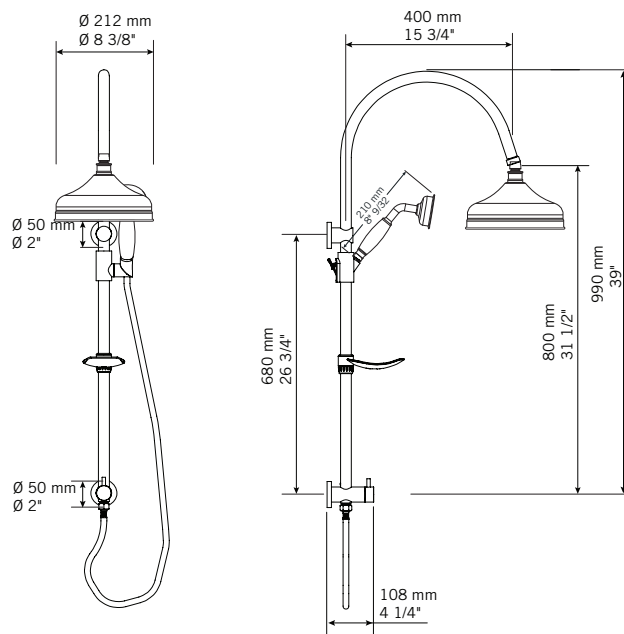

*** Doit être précisé à la commande / Must be specified at order