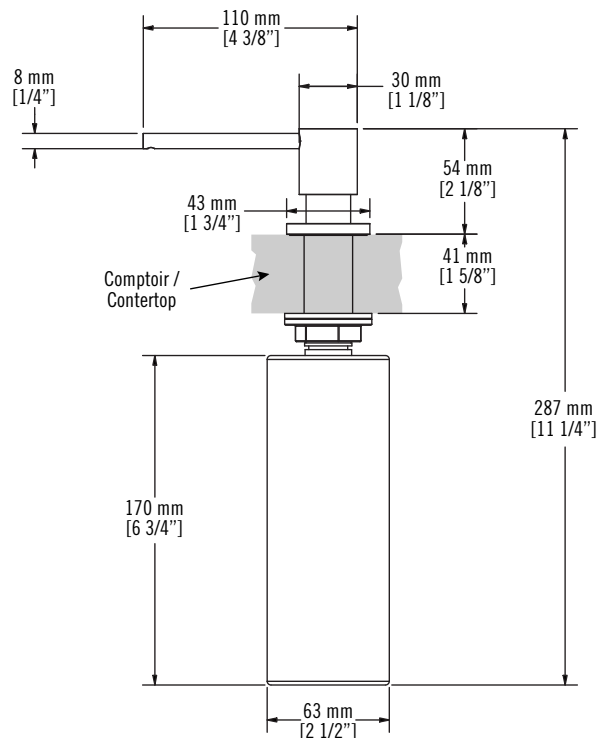

Description:

- Distributeur à savon / Soap dispenser
- 500ml

Finis disponibles / Available finish:

- CC = Chrome
- IX = Acier inoxydable / Stainless steel
- BK = Noir mat / Matte black
- WH = Blanc mat / Matte white
- OR = Or brossé / Brushed gold