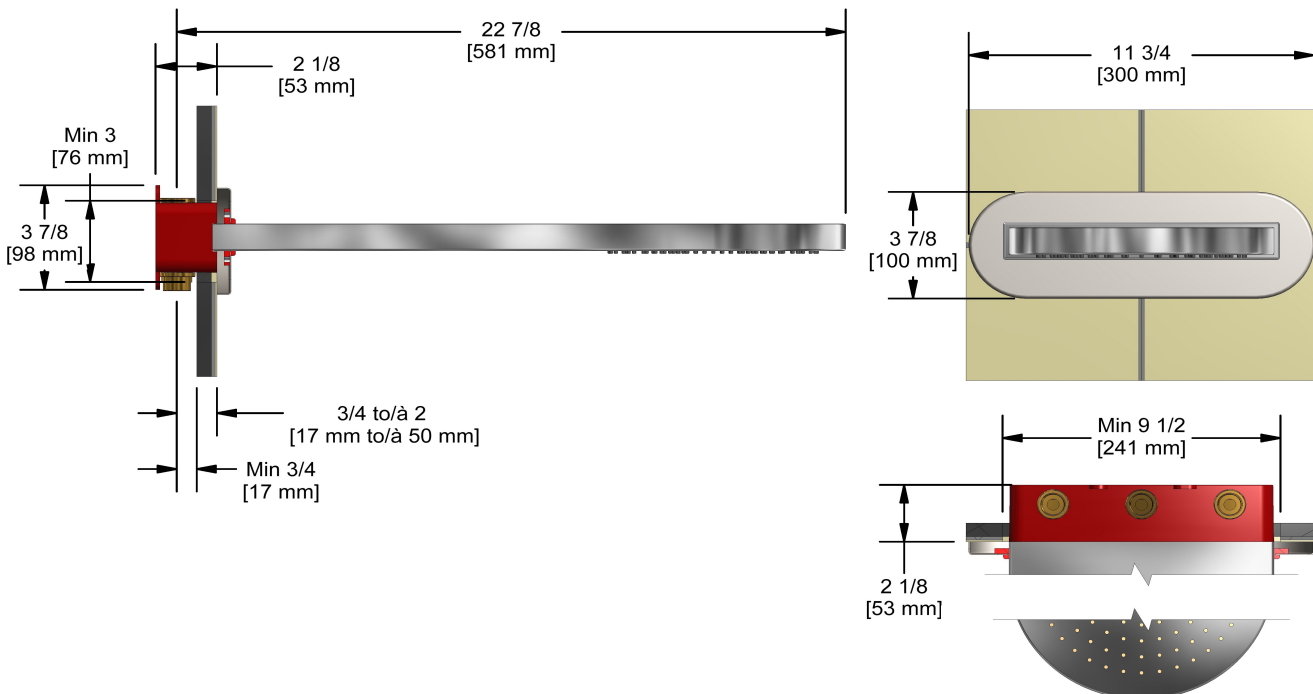

Sizes, models and finishes may differ from those presented.

Warranty

This **Riobel Inc.** product you have purchased carries a Limited Lifetime Warranty on the chrome, PVD finish, blacks and all working parts and is guaranteed from the initial purchase date against all manufacturing defects. All other finishes, including plastic components, are guaranteed for one year. All electric and/or electronic parts are covered by a 5-year limited warranty.

Customer Service

Ontario, West Canada : 888-287-5354 Quebec, Maritimes, United States : 866-473-8442