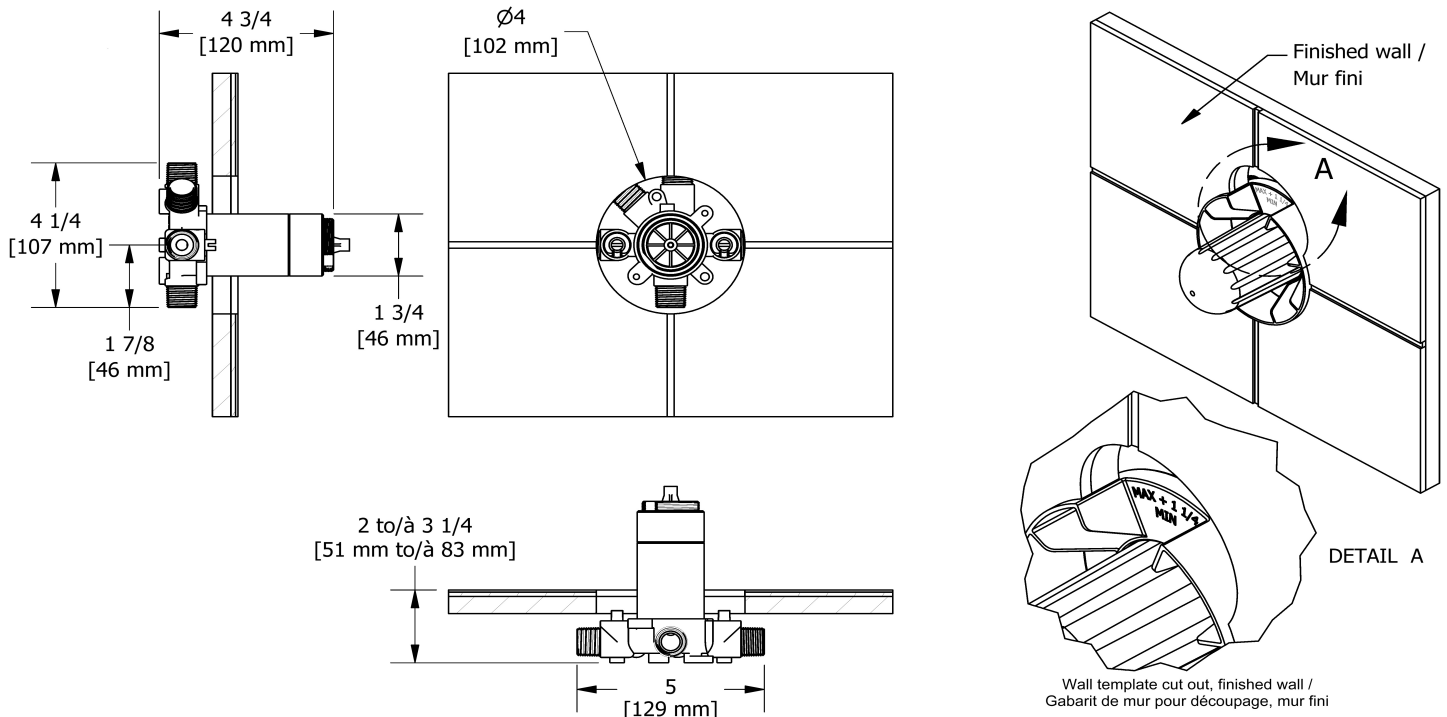

Certifications

- CSA B125.1
- ASME A112.18.1
- ASSE 1016
- CMR248 Approval

UPC®