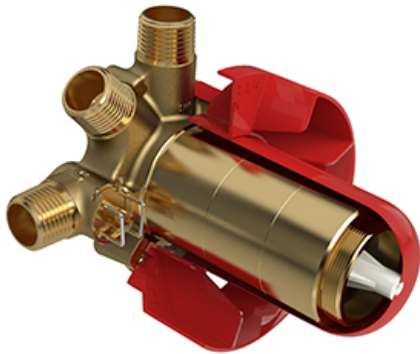

Available colors

- C : Chrome
- BN : Brushed Nickel (PVD)
- PN : Polished Nickel (PVD)

Available flows

- 24 L/min, 6.3 gpm (US) 60psi
- Type TP - For use with shower heads rated at 7L/min (1.8 gpm) or higher

Customer Service

Ontario, West Canada : 888-287-5354 Quebec, Maritimes, United States : 866-473-8442

2020.11.09

3-way Type T/P coaxial valve rough
R45

Specifications

Descriptions

- TXX45XX or TXX47XX trim required to complete
- ½" inlet male NPT or sweat
- Service valves
- Rough only
- Three ½" outlets male NPT or sweat
- Test cap