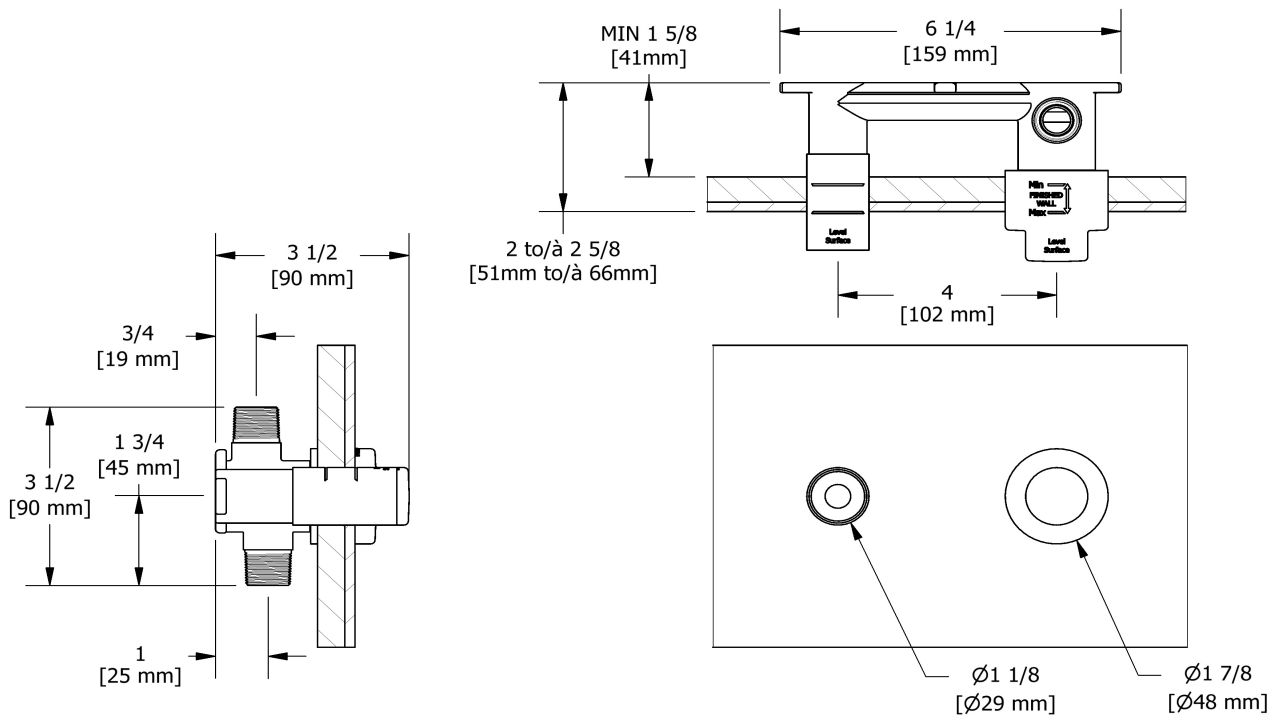

Lavatory rough
RH360

Specifications

Descriptions

- Rough only
- Test cap
- 1/2" inlet female NPT
- Can be installed 360°

Certifications

- CSA B125.1
- NSF/ANSI standard 61 and 372
- ASME A112.18.1

UPC®

Sizes, models and finishes may differ from those presented.

Warranty

This **Riobel Inc.** product you have purchased carries a Limited Lifetime Warranty on the chrome, PVD finish, blacks and all working parts and is guaranteed from the initial purchase date against all manufacturing defects. All other finishes, including plastic components, are guaranteed for one year. All electric and/or electronic parts are covered by a 5-year limited warranty.

Customer Service

Ontario, West Canada : 888-287-5354 Quebec, Maritimes, United States : 866-473-8442

2020.11.06