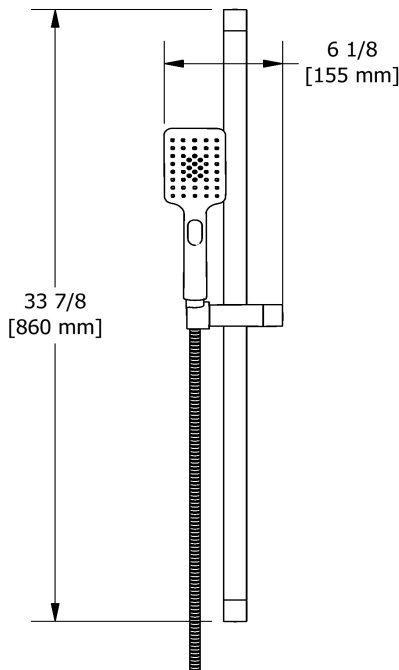

Specifications

Descriptions

- 4365, 2-jet hand shower
- Square slide bar
- 150 cm (59") double interlock flexible hose, swivel and 2 check valves
- Scale-free
- Reversible cursor

Available flows

- 7.6 L/min, 2.0 gpm (US) 60psi
- 5.7 L/min, 1.5 gpm (US) 60psi (**4865-15**) *
- 6.6L/min, 1.75 gpm (US) 60psi (**4865-WS**) *

EPA certification applicable to the indicated model only

Certifications

- CSA B125.1
- ASME A112.18.1

Hand shower rail
4865

Sizes, models and finishes may differ from those presented.

Warranty

This Riobel Inc. product you have purchased carries a Limited Lifetime Warranty on the chrome, PVD finish, blacks and all working parts and is guaranteed from the initial purchase date against all manufacturing defects. All other finishes, including plastic components, are guaranteed for one year. All electric and/or electronic parts are covered by a 5-year limited warranty. The warranty offered on our products will be honored only if the installation is performed by a certified master plumber.