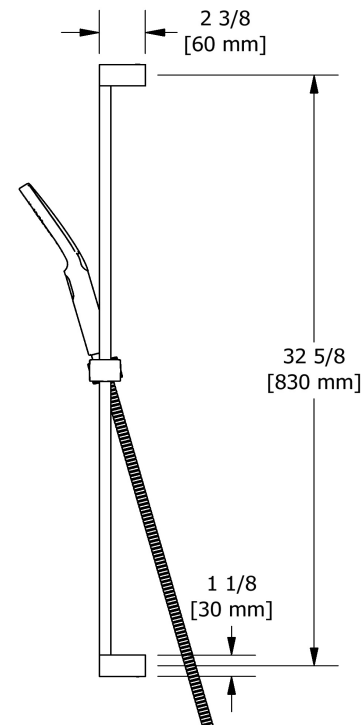

Specifications

Descriptions

- 4365, 2-jet hand shower
- Square slide bar
- 150 cm (59") double interlock flexible hose, swivel and 2 check valves
- Scale-free
- Reversible cursor

Available flows

- 7.6 L/min, 2.0 gpm (US) 60psi
- 5.7 L/min, 1.5 gpm (US) 60psi (**4865-15**) *
- 6.6L/min, 1.75 gpm (US) 60psi (**4865-WS**) *

EPA certification applicable to the indicated model only

Certifications

- CSA B125.1
- ASME A112.18.1

Hand shower rail
4865

Sizes, models and finishes may differ from those presented.

Warranty

This Riobel Inc. product you have purchased carries a Limited Lifetime Warranty on the chrome, PVD finish, blacks and all working parts and is guaranteed from the initial purchase date against all manufacturing defects. All other finishes, including plastic components, are guaranteed for one year. All electric and/or electronic parts are covered by a 5-year limited warranty. The warranty offered on our products will be honored only if the installation is performed by a certified master plumber.