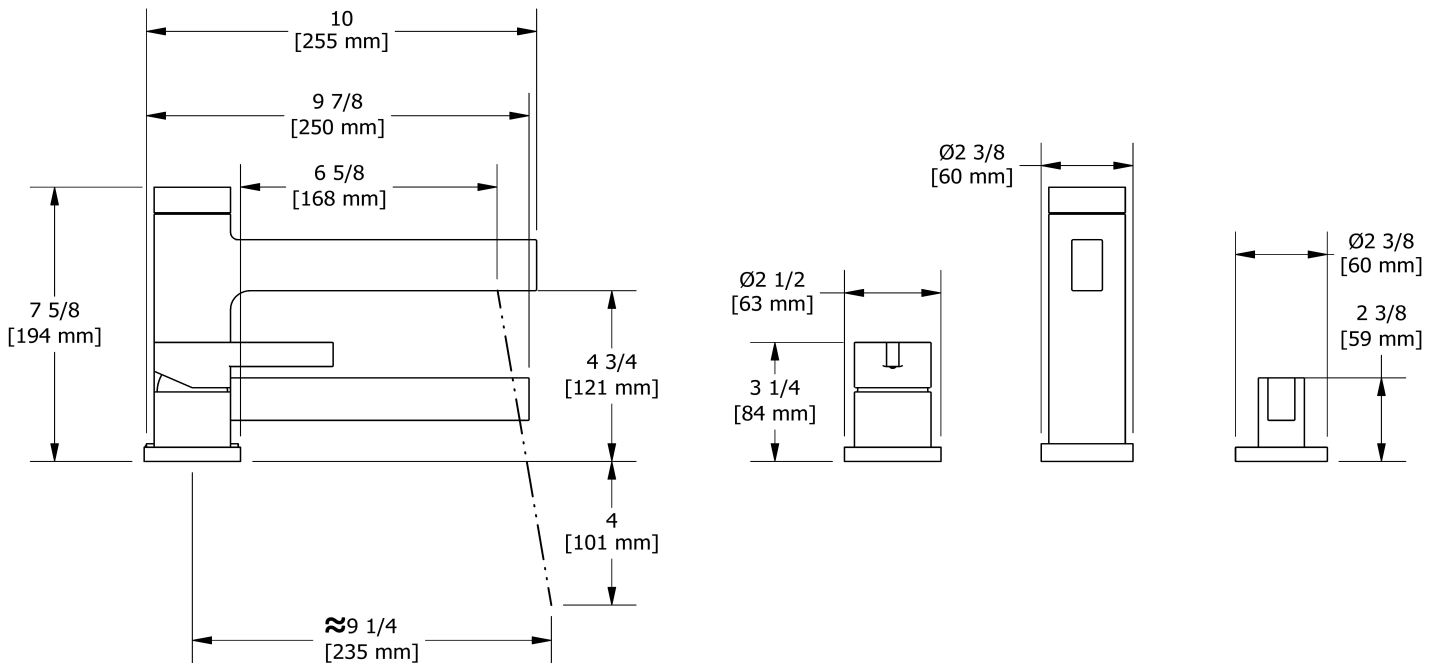

Sizes, models and finishes may differ from those presented.

Warranty

This **Riobel Inc.** product you have purchased carries a Limited Lifetime Warranty on the chrome, PVD finish, blacks and all working parts and is guaranteed from the initial purchase date against all manufacturing defects. All other finishes, including plastic components, are guaranteed for one year. All electric and/or electronic parts are covered by a 5-year limited warranty.

Customer Service

Ontario, West Canada : 888-287-5354 Quebec, Maritimes, United States : 866-473-8442