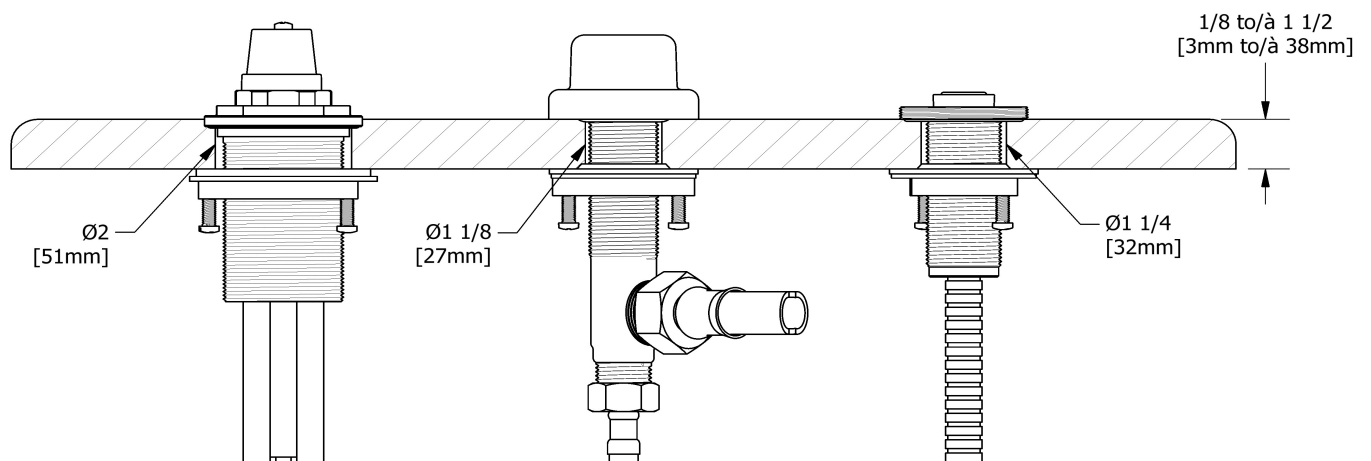

Service à la clientèle

Ontario, Ouest Canadien : 888-287-5354 Québec, Maritimes, États-Unis : 866-473-8442

Specifications

Description

- Rough only

3-piece deck-mount tub filler rough

RH66

Sizes, models and finishes may differ from those presented.