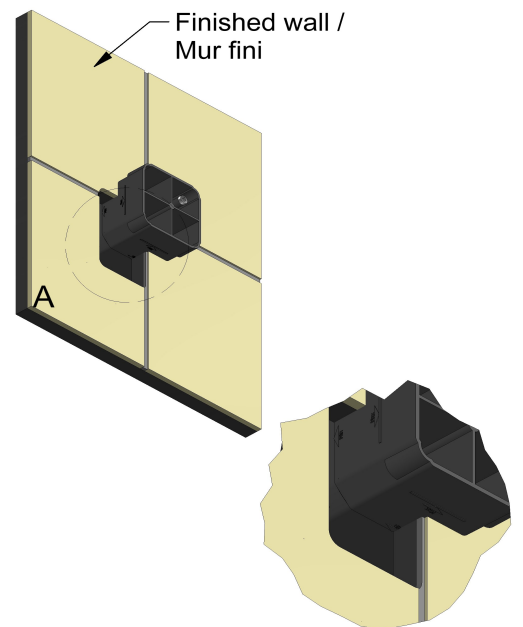

DETAIL A

Wall template cut out, finished wall. /
Gabarit de mur pour découpage, mur fini.

Sizes, models and finishes may differ from those presented.

Warranty

This **Riobel Inc.** product you have purchased carries a Limited Lifetime Warranty on the chrome, PVD finish, blacks and all working parts and is guaranteed from the initial purchase date against all manufacturing defects. All other finishes, including plastic components, are guaranteed for one year. All electric and/or electronic parts are covered by a 5-year limited warranty.

Customer Service

Ontario, West Canada : 888-287-5354 Quebec, Maritimes, United States : 866-473-8442

2020.11.05