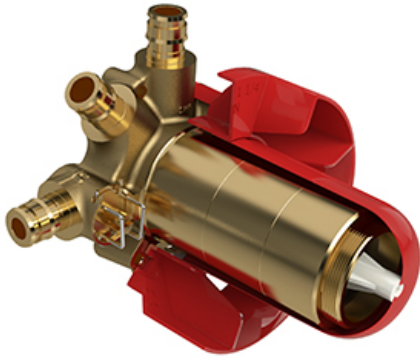

3-way Type T/P coaxial valve rough without cartridge
EXPANSION PEX
R45-EX

Specifications

Descriptions

- TXX45XX or TXX47XX trim required to complete
- Service valves
- Rough only
- Three 1/2" outlets EXPANSION PEX
- 1/2" inlet EXPANSION PEX
- Test cap

Available colors

- :

Certifications

- CSA B125.1
- ASME A112.18.1
- ASSE 1016
- CMR248 Approval

UPC®

Sizes, models and finishes may differ from those presented.

Warranty

This **Riobel Inc.** product you have purchased carries a Limited Lifetime Warranty on the chrome, PVD finish, blacks and all working parts and is guaranteed from the initial purchase date against all manufacturing defects. All other finishes, including plastic components, are guaranteed for one year. All electric and/or electronic parts are covered by a 5-year limited warranty.

Customer Service

Ontario, West Canada : 888-287-5354 Quebec, Maritimes, United States : 866-473-8442