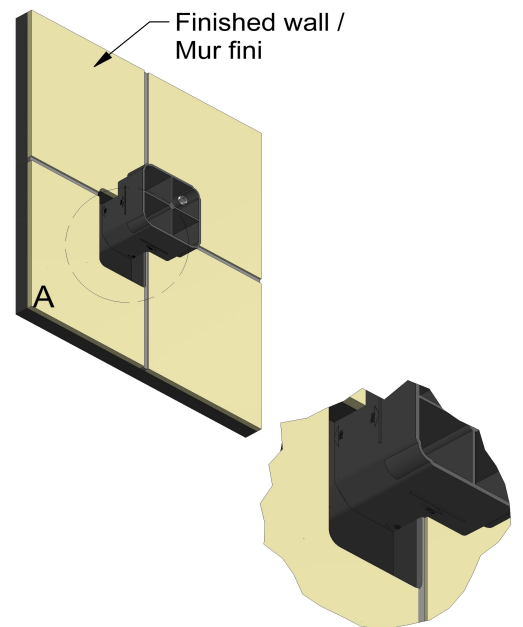

DETAIL A

Wall template cut out, finished wall. /
Gabarit de mur pour découpage, mur fini.

Sizes, models and finishes may differ from those presented.

Warranty

This **Riobel Inc.** product you have purchased carries a Limited Lifetime Warranty on the chrome, PVD finish, blacks and all working parts and is guaranteed from the initial purchase date against all manufacturing defects. All other finishes, including plastic components, are guaranteed for one year. All electric and/or electronic parts are covered by a 5-year limited warranty.

Customer Service

Ontario, West Canada : 888-287-5354 Quebec, Maritimes, United States : 866-473-8442

2020.11.23