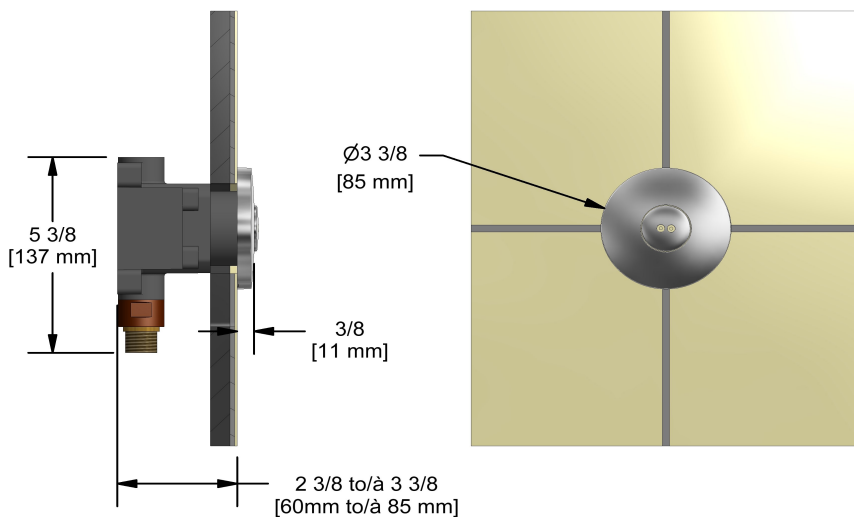

DETAIL A

Wall template cut out, finished wall. /
Gabarit de mur pour découpage, mur fini.

Sizes, models and finishes may differ from those presented.

Warranty

This **Riobel Inc.** product you have purchased carries a Limited Lifetime Warranty on the chrome, PVD finish, blacks and all working parts and is guaranteed from the initial purchase date against all manufacturing defects. All other finishes, including plastic components, are guaranteed for one year. All electric and/or electronic parts are covered by a 5-year limited warranty.

Customer Service

Ontario, West Canada : 888-287-5354 Quebec, Maritimes, United States : 866-473-8442

2020.11.23