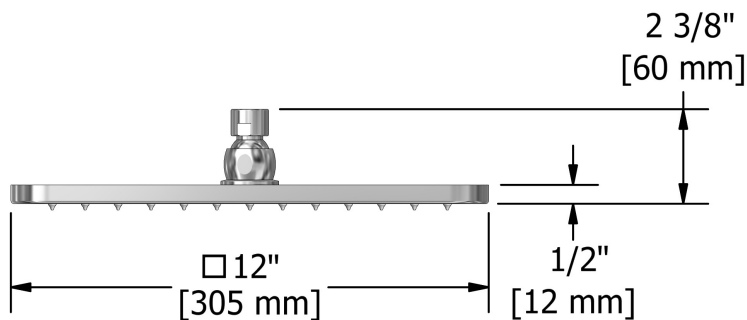

Sizes, models and finishes may differ from thoses presented.

Warranty

This **Riobel Inc.** product you have purchased carries a Limited Lifetime Warranty on the chrome, PVD finish, blacks and all working parts and is guaranteed from the initial purchase date against all manufacturing defects. All other finishes, including plastic components, are guaranteed for one year. All electric and/or electronic parts are covered by a 5-year limited warranty.

Customer Service

Ontario, West Canada : 888-287-5354 Quebec, Maritimes, United States : 866-473-8442

2020.11.06