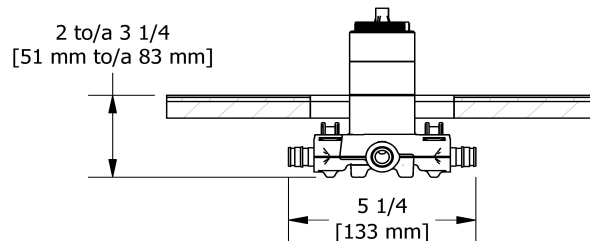

Sizes, models and finishes may differ from thoses presented.

Warranty

This **Riobel Inc.** product you have purchased carries a Limited Lifetime Warranty on the chrome, PVD finish, blacks and all working parts and is guaranteed from the initial purchase date against all manufacturing defects. All other finishes, including plastic components, are guaranteed for one year. All electric and/or electronic parts are covered by a 5-year limited warranty.

Customer Service

Ontario, West Canada : 888-287-5354 Quebec, Maritimes, United States : 866-473-8442