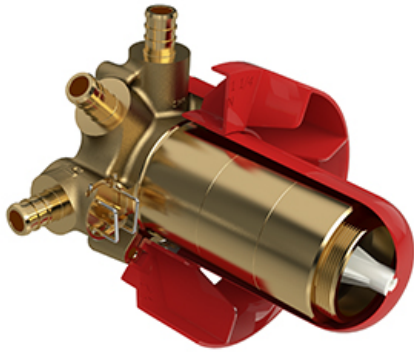

### Customer Service

Ontario, West Canada : 888-287-5354 Quebec, Maritimes, United States : 866-473-8442

3-way Type T/P coaxial valve rough without cartridge  
 PEX  
**R45-SPEX**