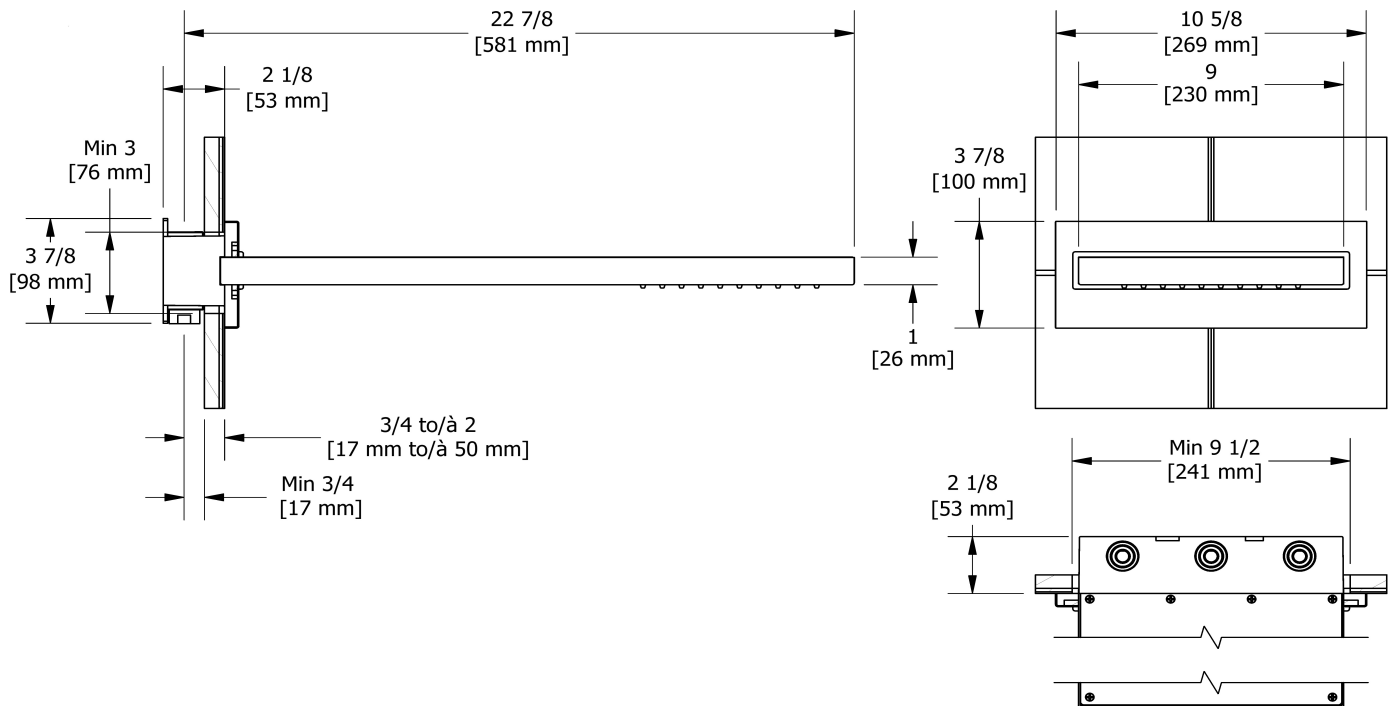

Certifications

- CSA B125.1
- ASME A112.18.1
- CMR248 Approval

UPC®